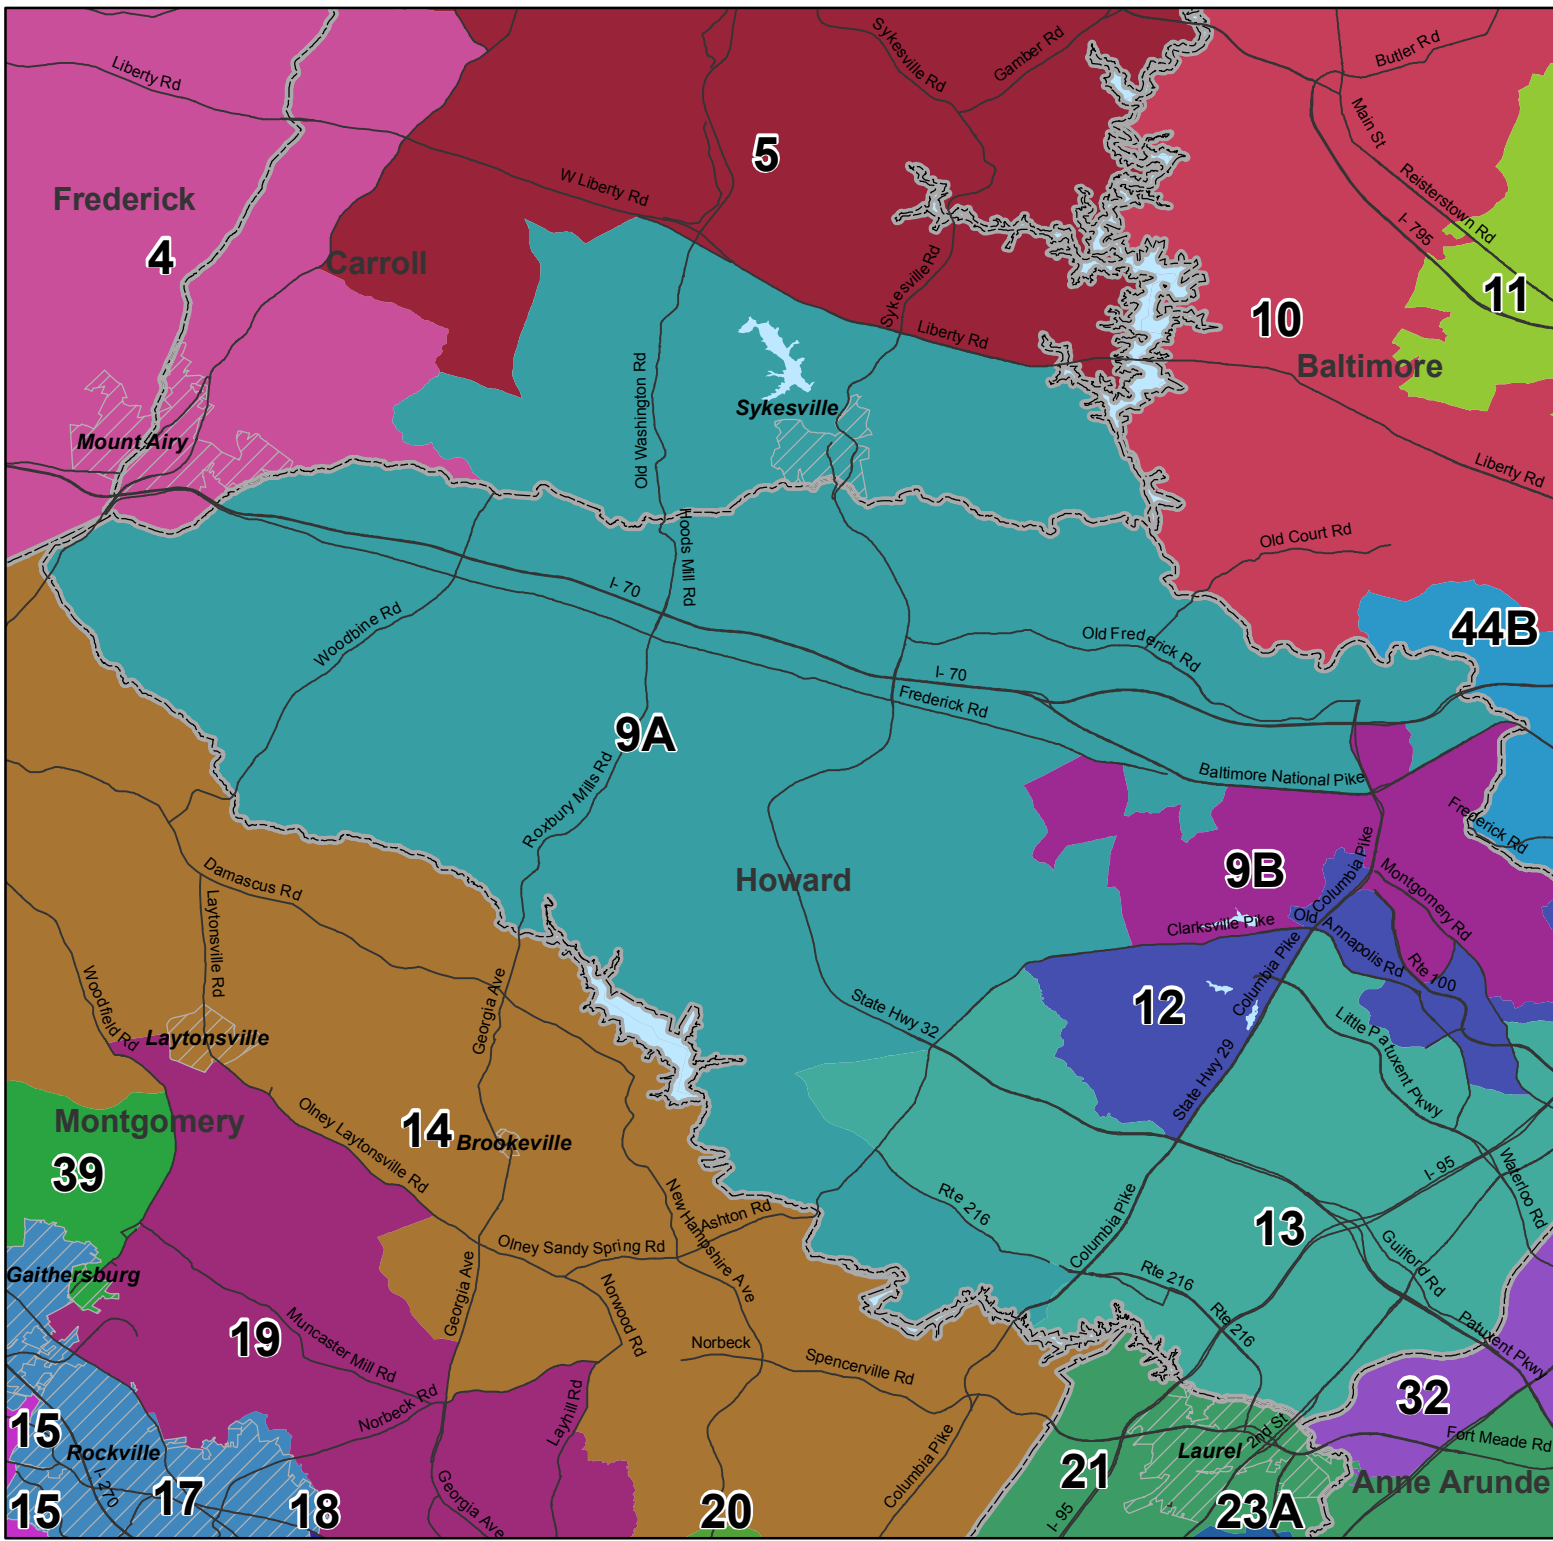

Maryland
2012 Legislative Districts
SJR 1/HJR 1
February 24, 2012
District 9A

-  Municipality
-  County

Locator Map