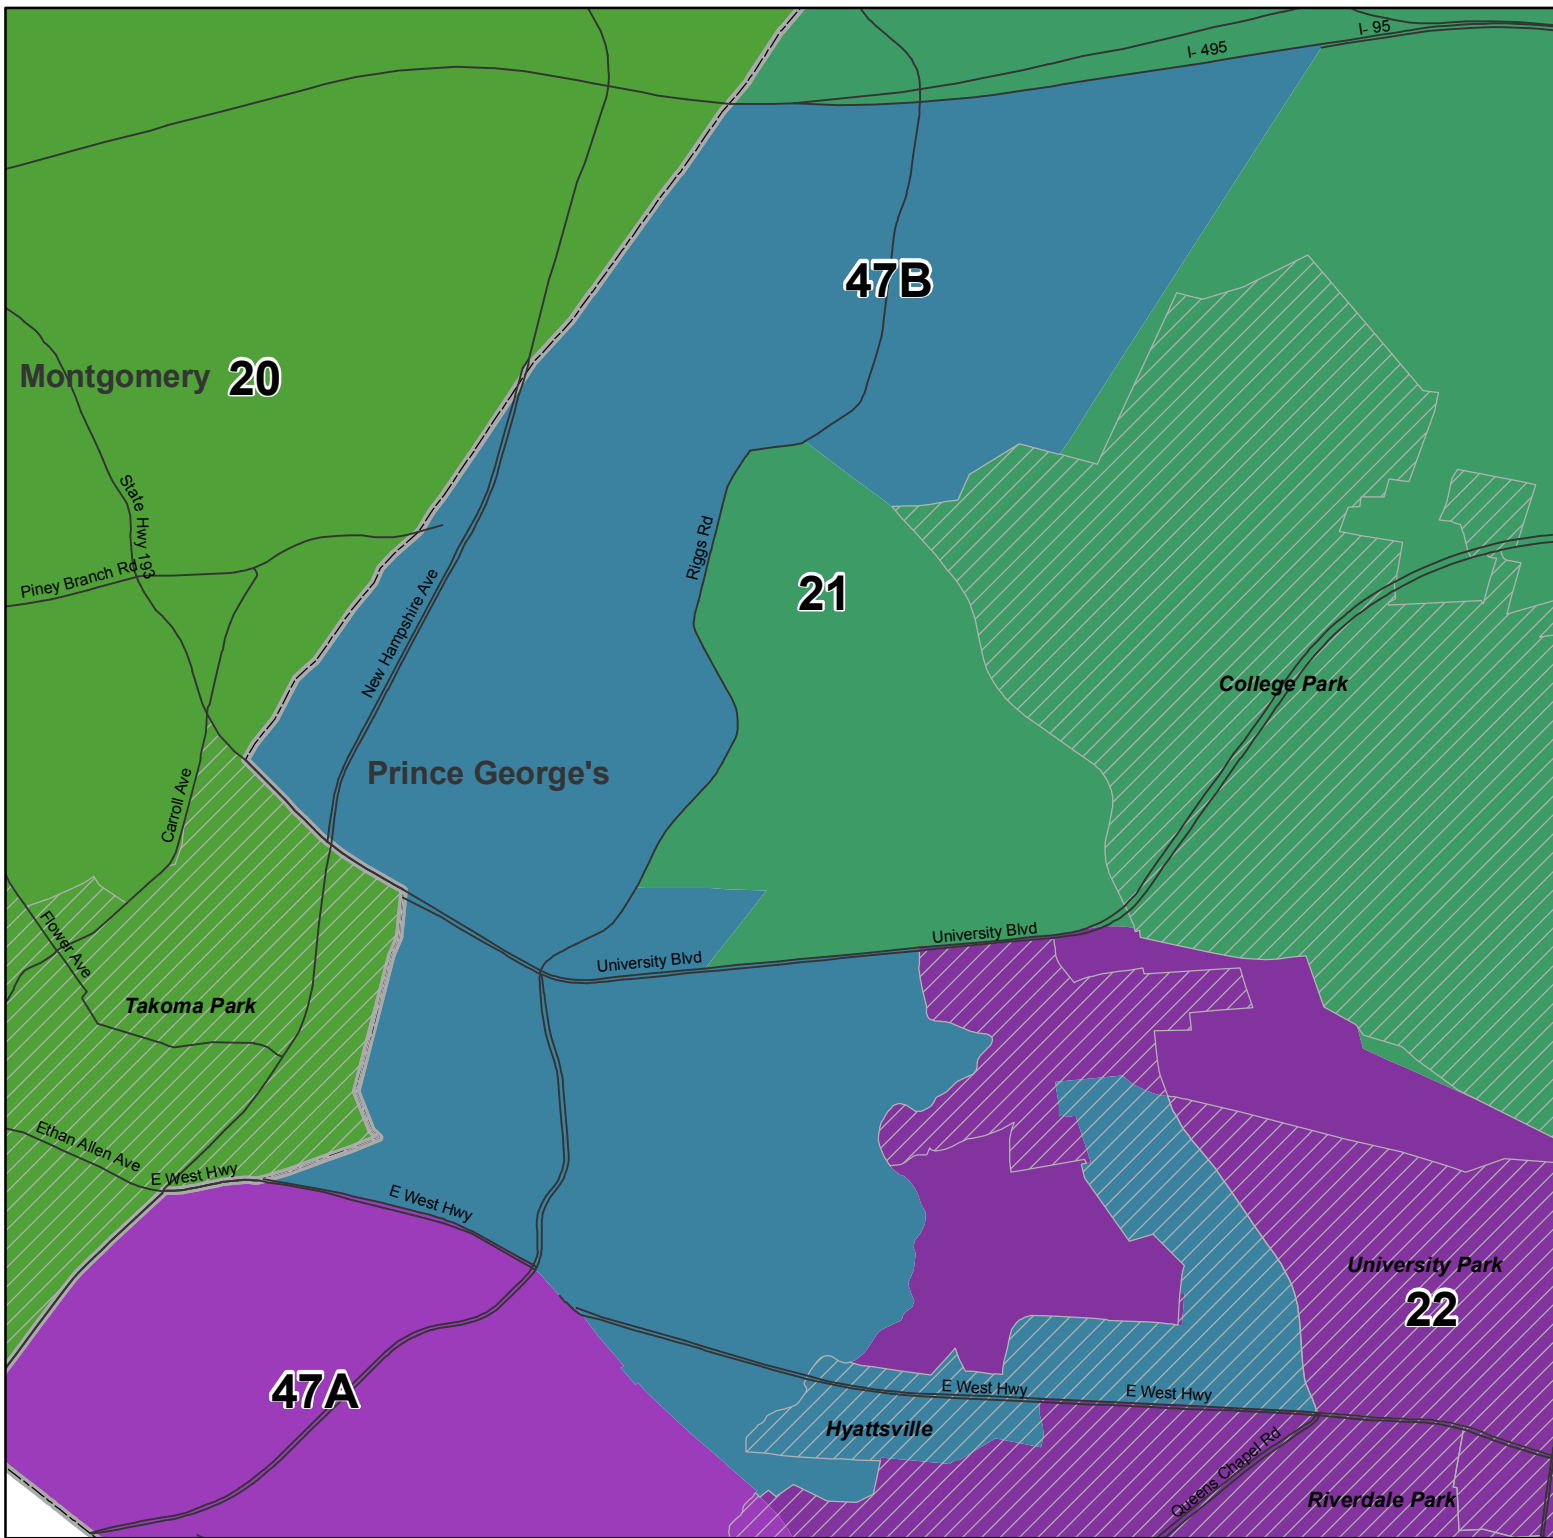

Maryland
2012 Legislative Districts
SJR 1/HJR 1
February 24, 2012
District 47B

-  Municipality
-  County

Locator Map