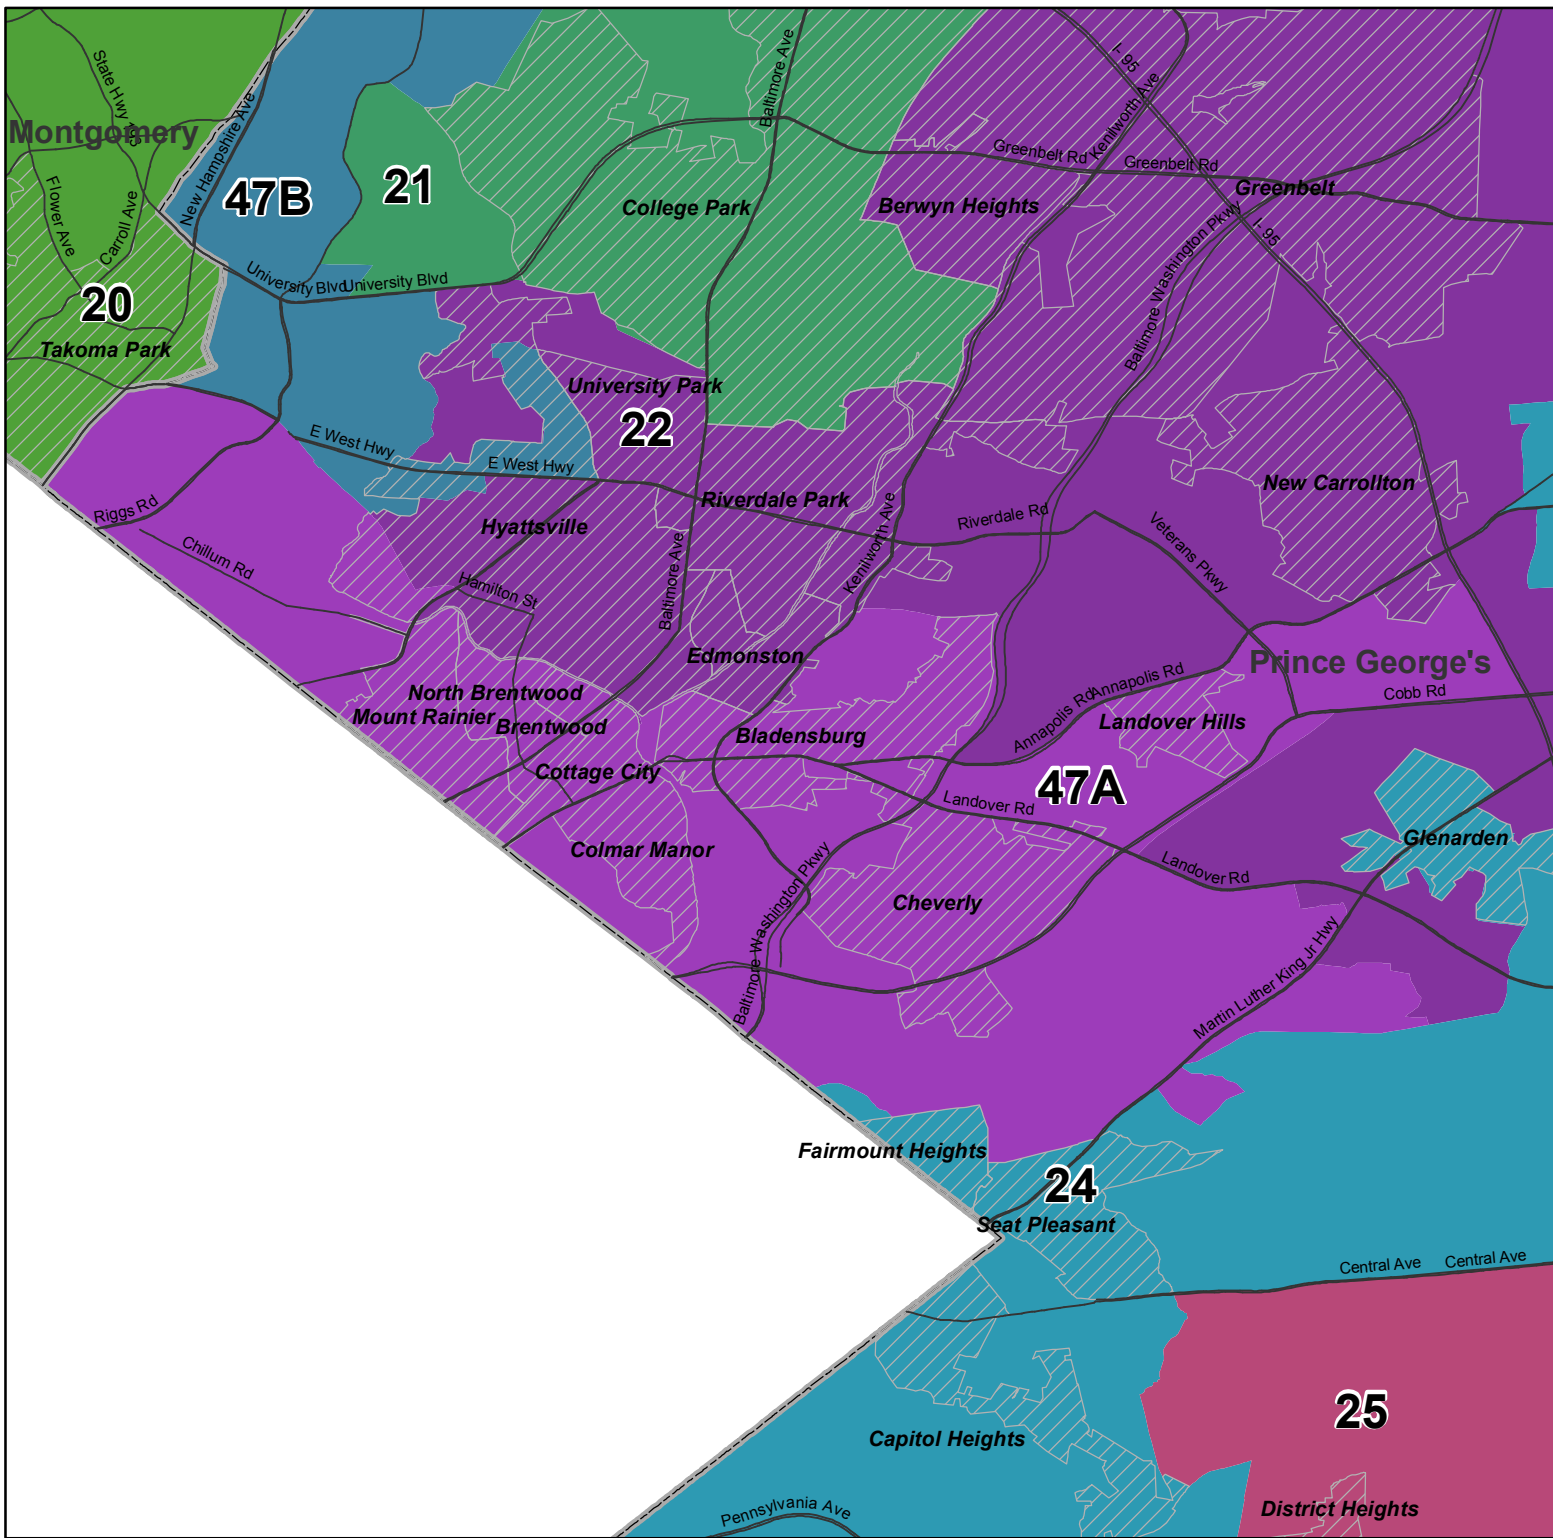

Maryland  
2012 Legislative Districts  
SJR 1/HJR 1  
February 24, 2012  
District 47A

-  Municipality
-  County

Locator Map