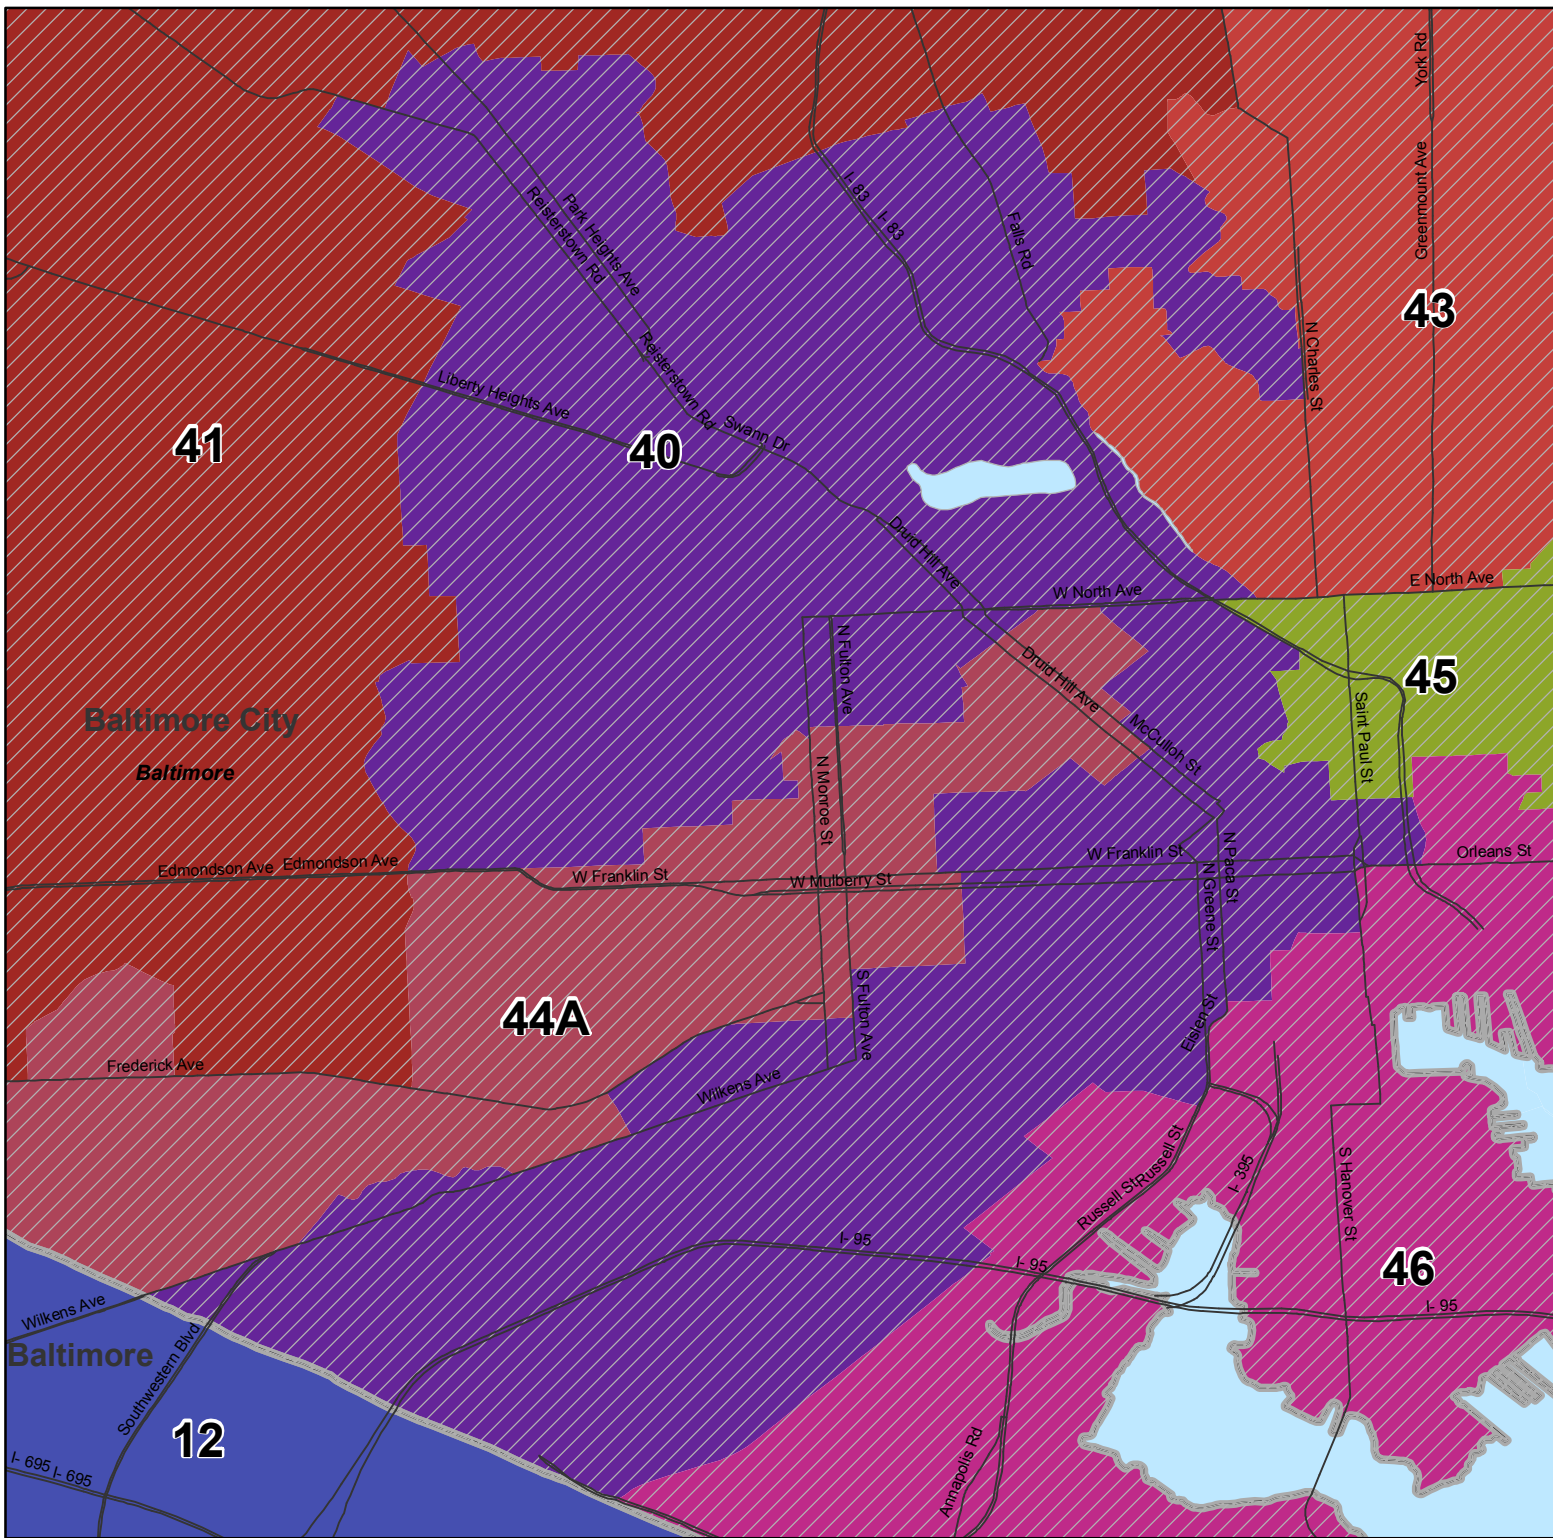

Maryland  
2012 Legislative Districts  
SJR 1/HJR 1  
February 24, 2012  
District 40

-  Municipality
-  County

Locator Map