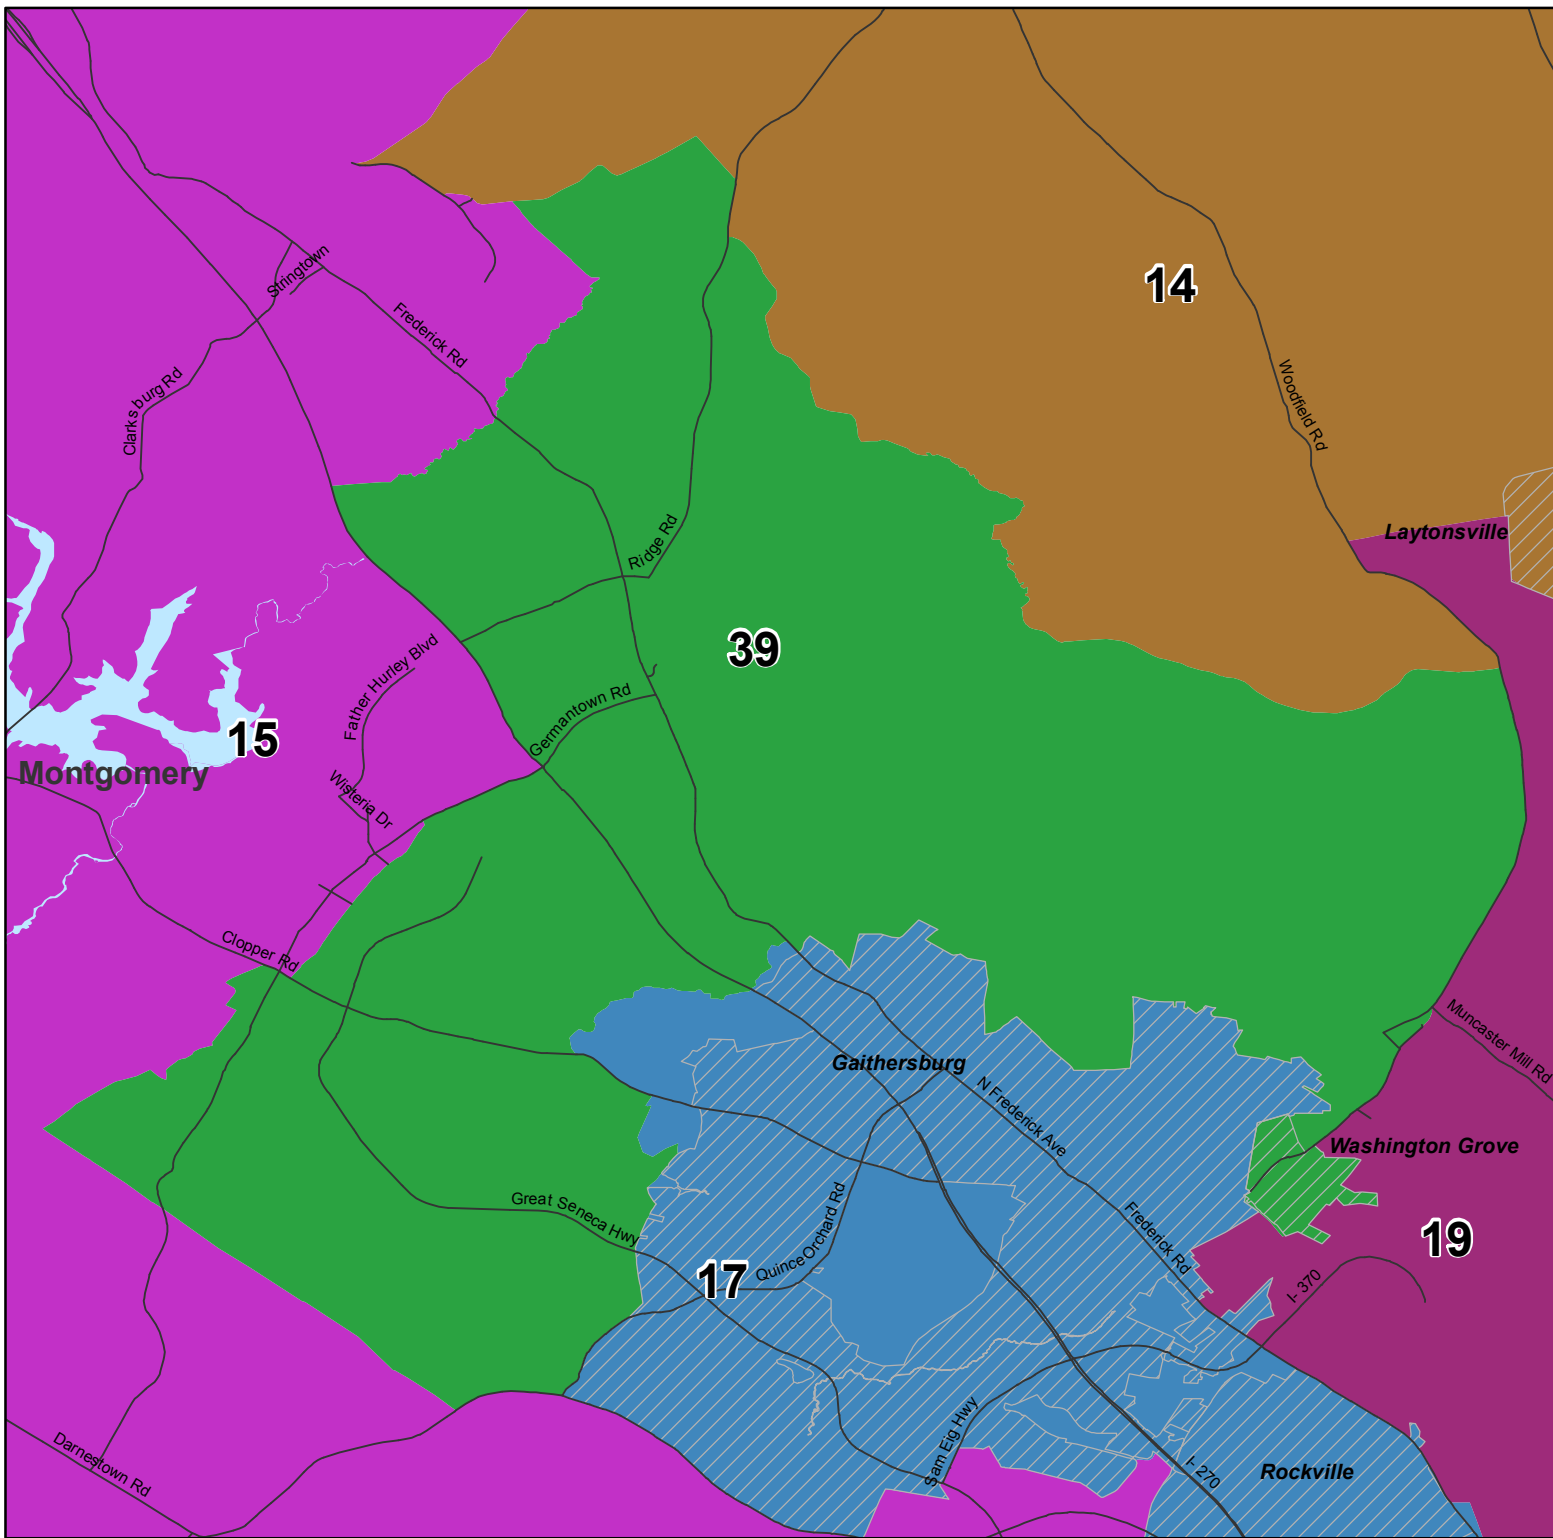

Maryland
2012 Legislative Districts
SJR 1/HJR 1
February 24, 2012
District 39

-  Municipality
-  County

Locator Map