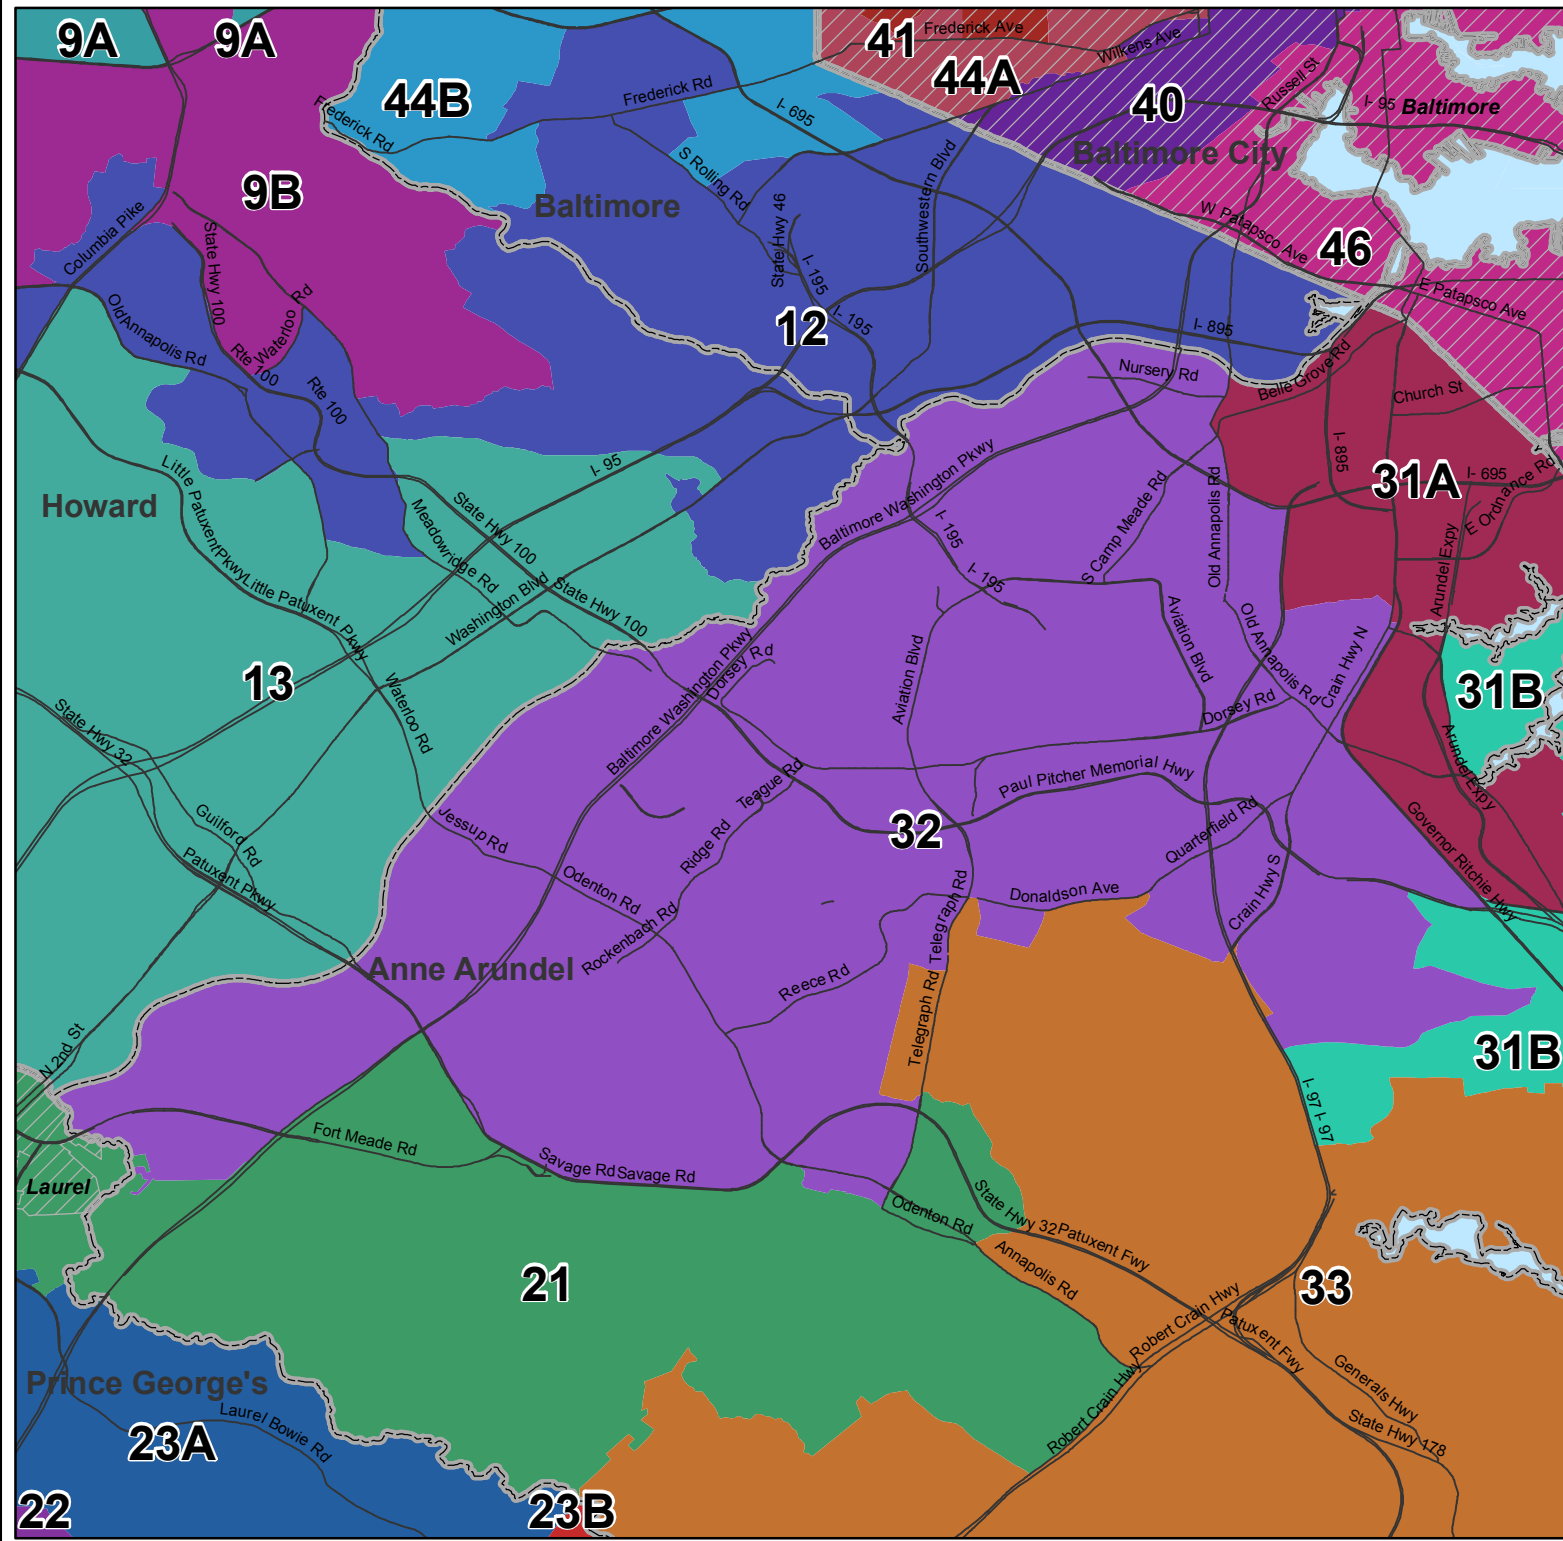

Maryland
 2012 Legislative Districts
 SJR 1/HJR 1
 February 24, 2012
 District 32

-  Municipality
-  County

Locator Map