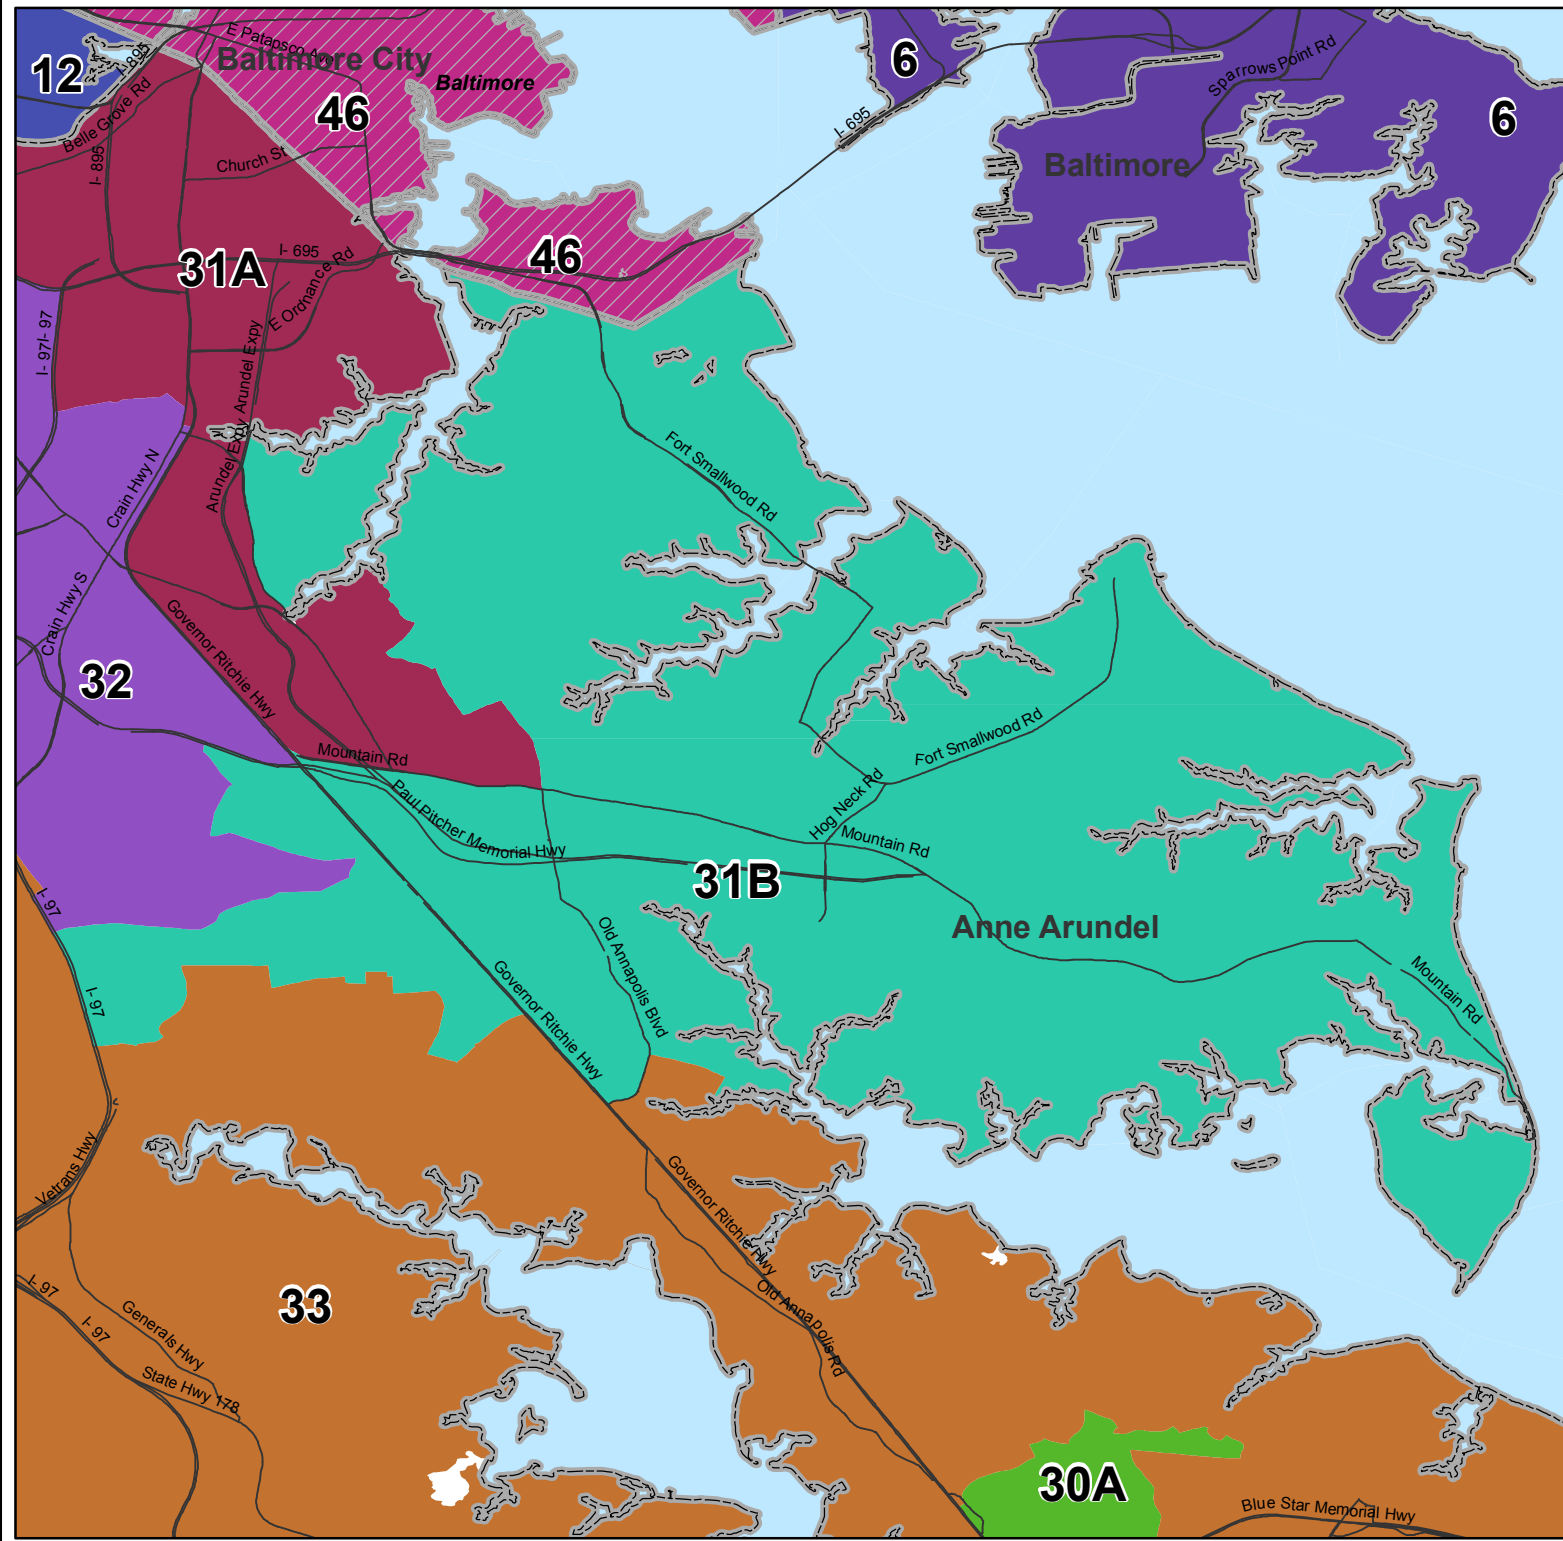

Maryland
2012 Legislative Districts
SJR 1/HJR 1
February 24, 2012
District 31B

-  Municipality
-  County

Locator Map