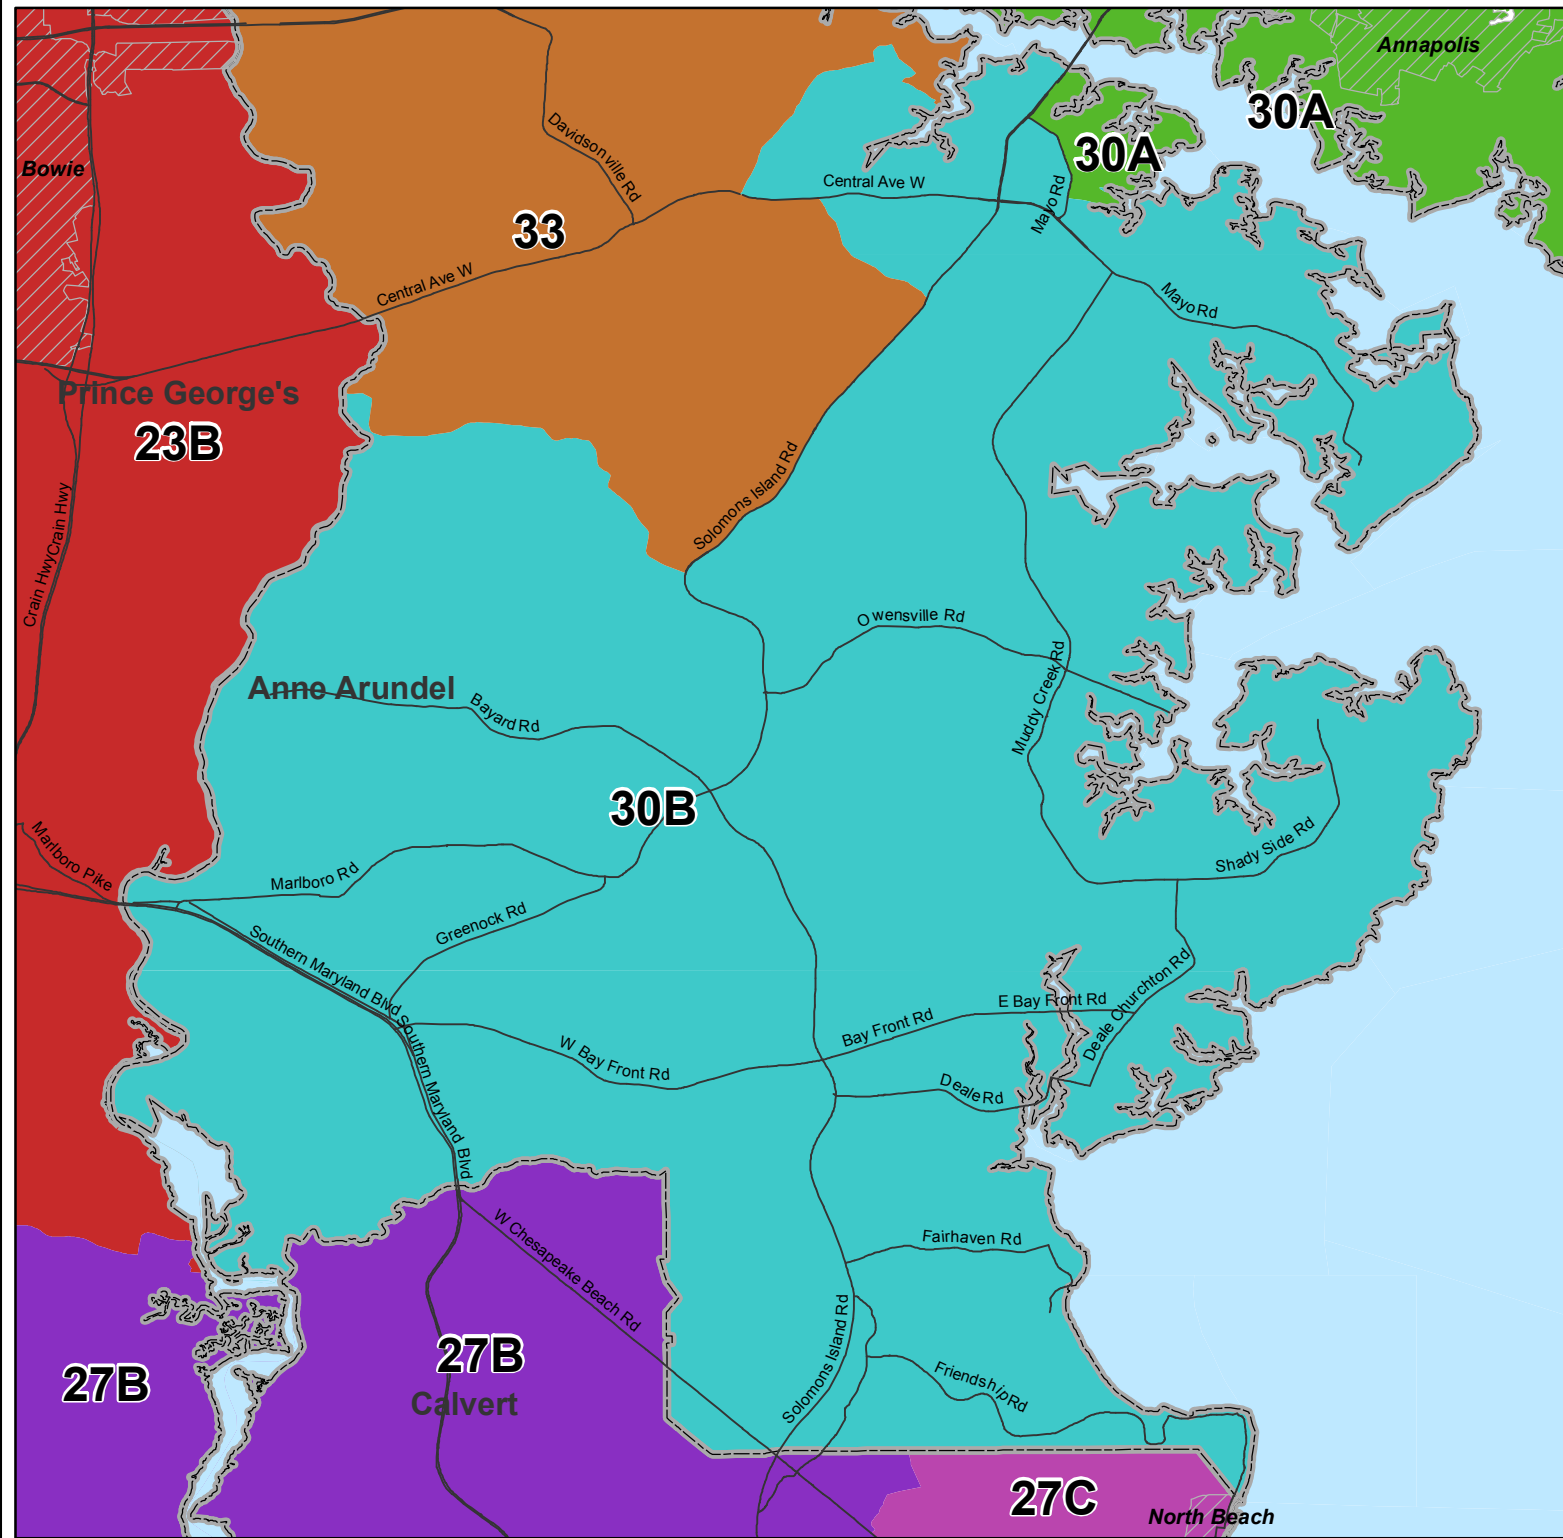

Maryland
2012 Legislative Districts
SJR 1/HJR 1
February 24, 2012
District 30B

Legend:

-  Municipality
-  County

North Arrow