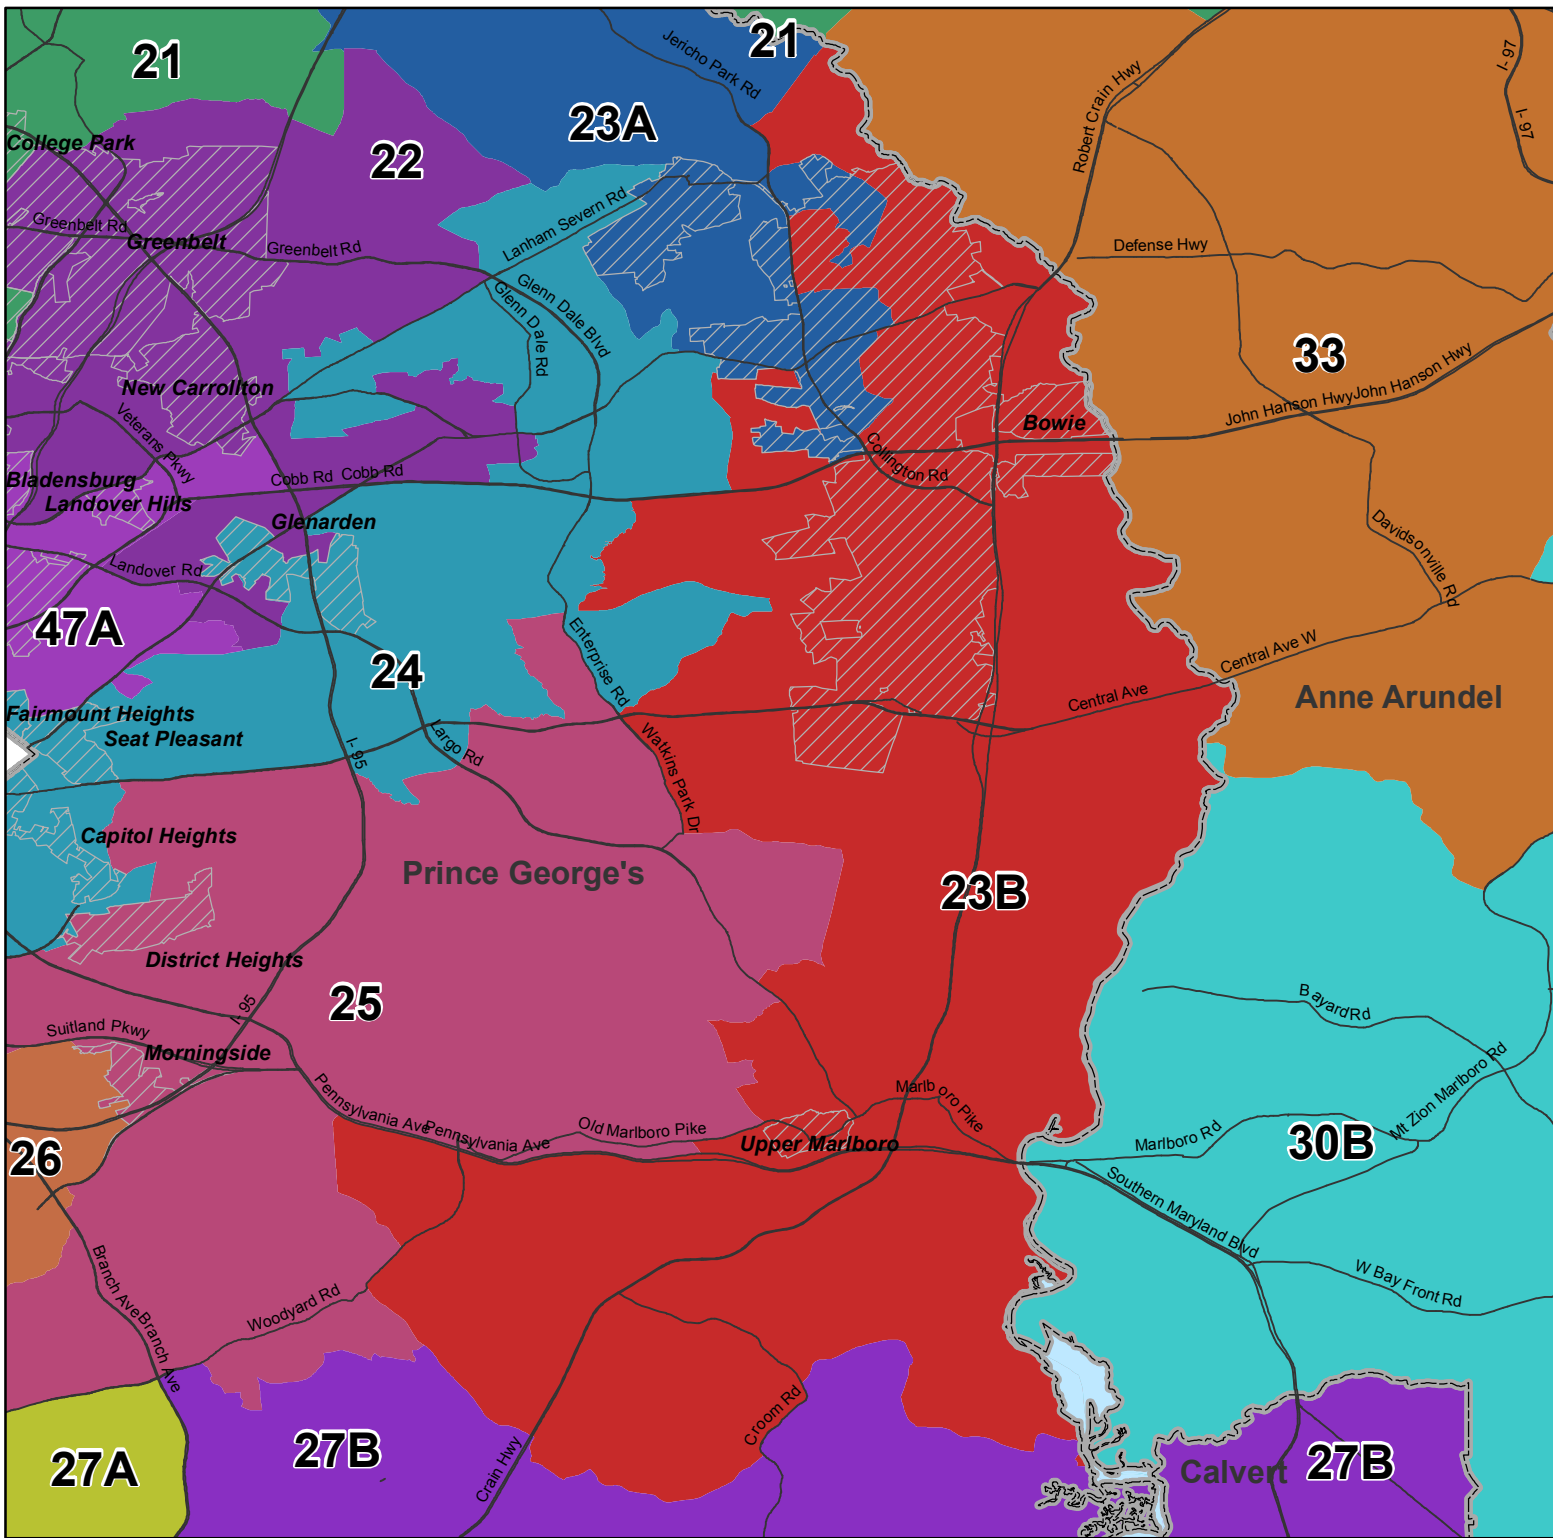

Maryland  
 2012 Legislative Districts  
 SJR 1/HJR 1  
 February 24, 2012  
 District 23B

-  Municipality
-  County

Locator Map