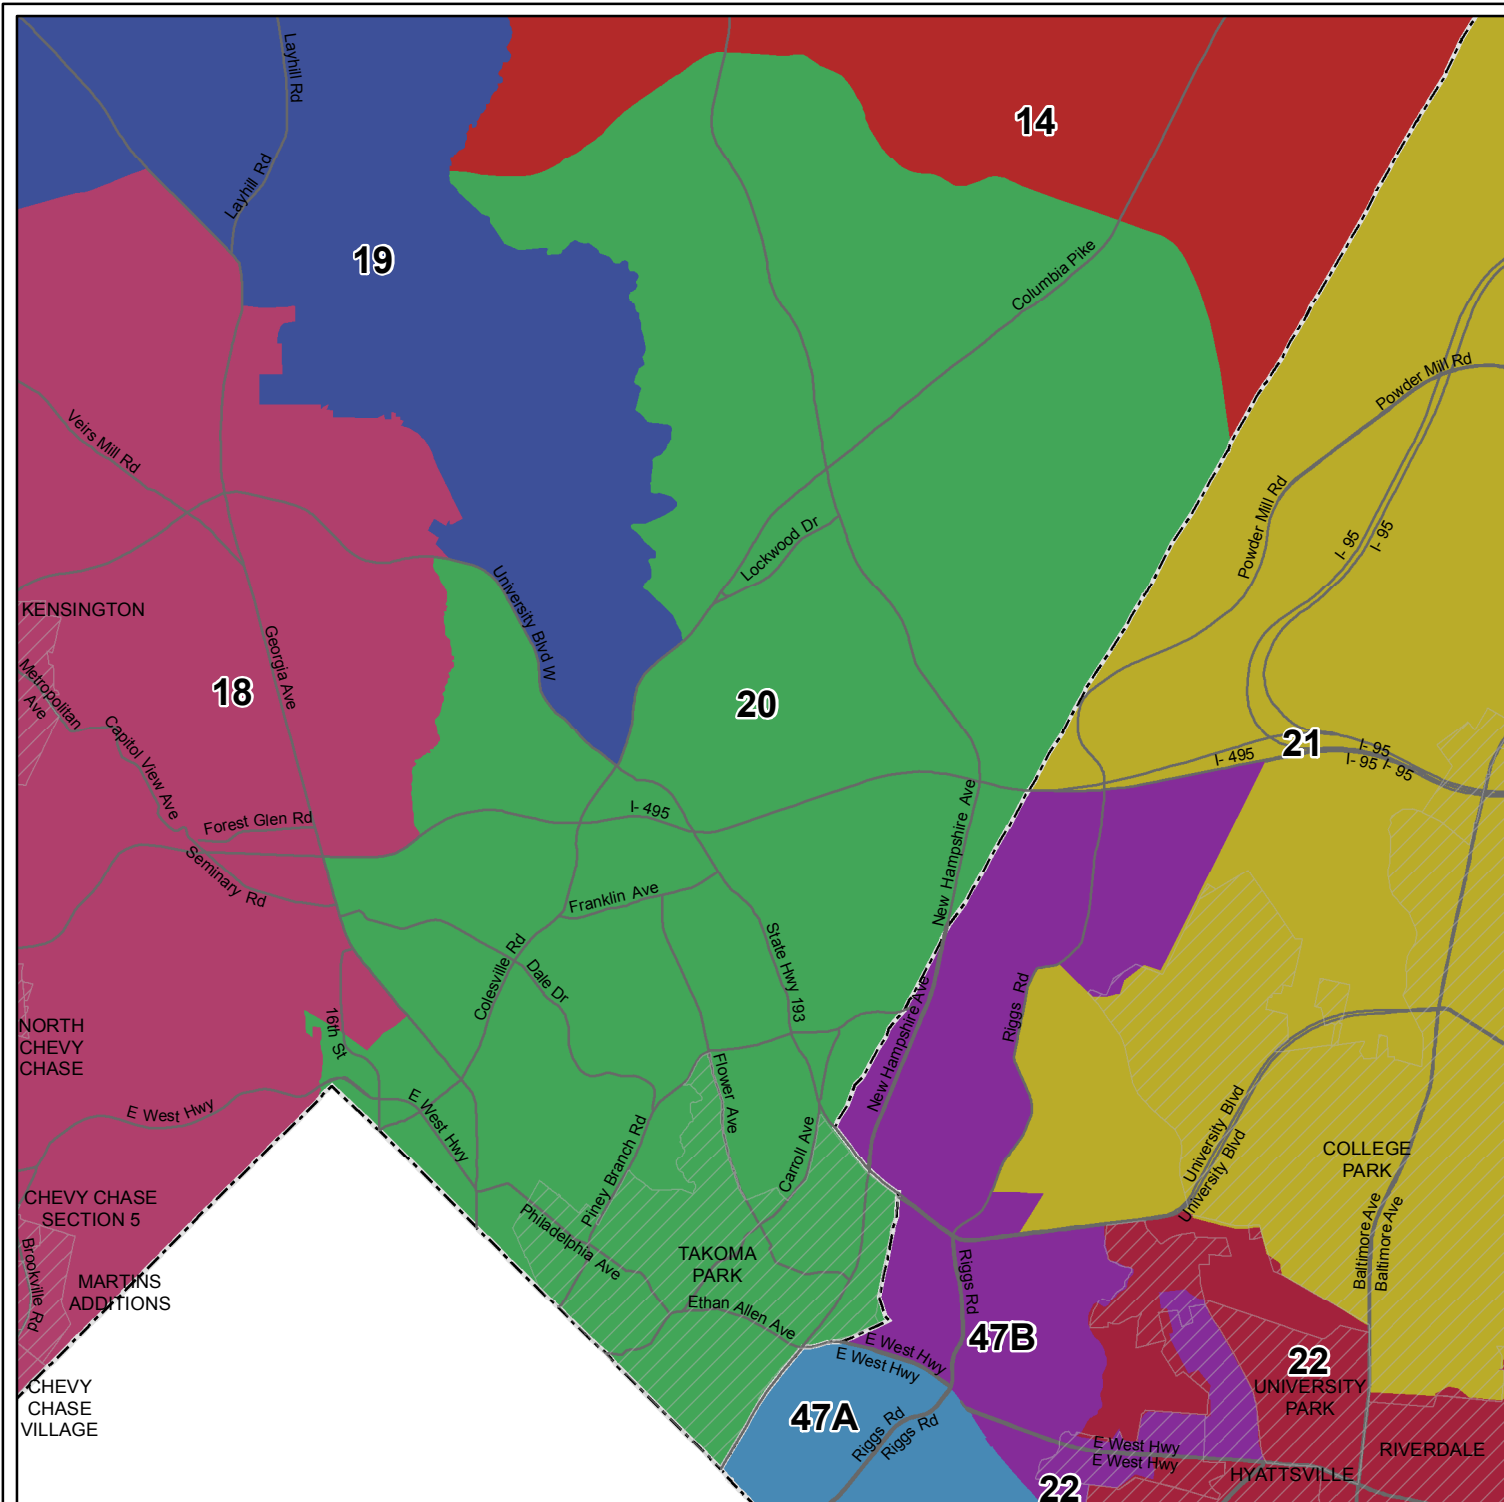

Maryland
 2012 Legislative Districts
 SJR1/HJR1
 February 24, 2012
 District 20

 Municipality
 County

Locator Map