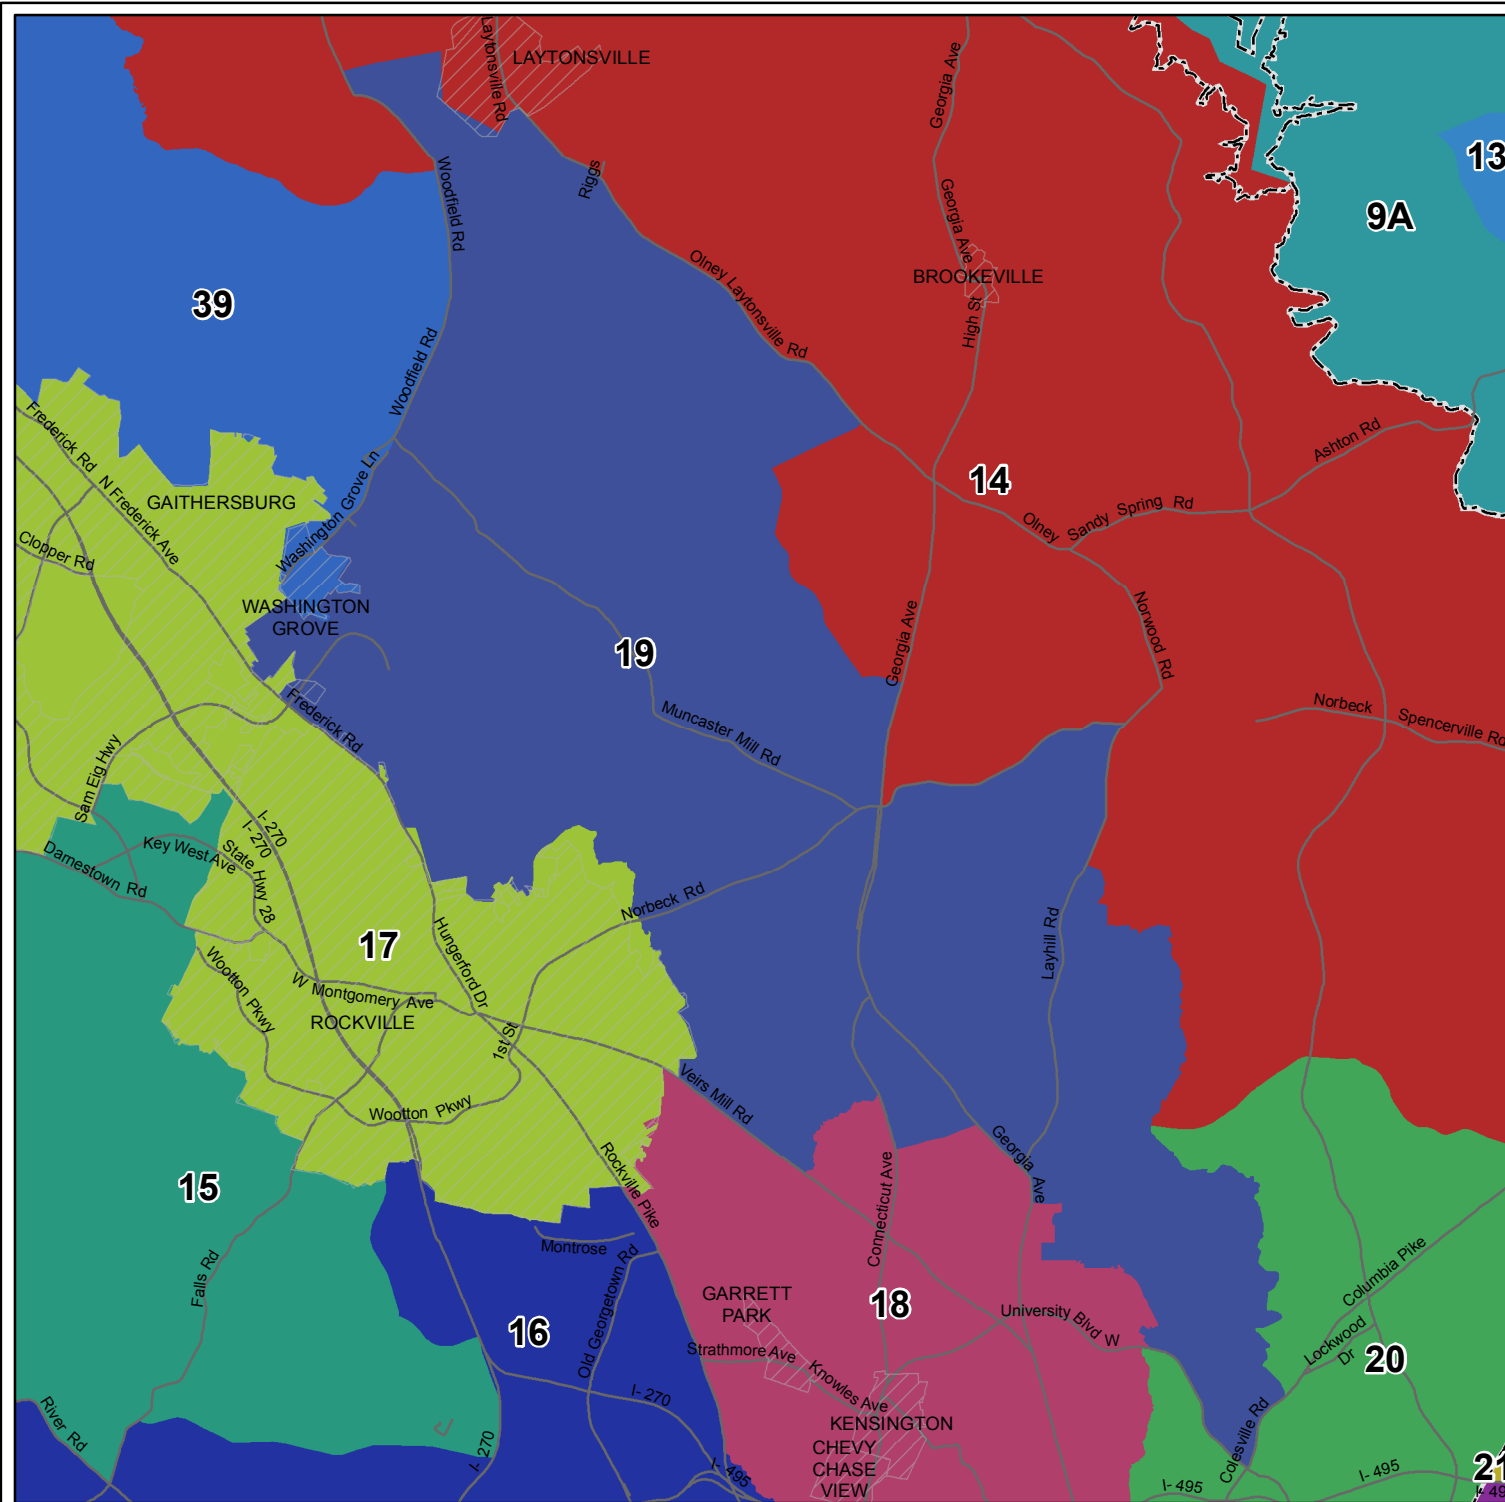

Maryland  
 2012 Legislative Districts  
 SJR1/HJR1  
 February 24, 2012  
 District 19

 Municipality  
 County

Locator Map