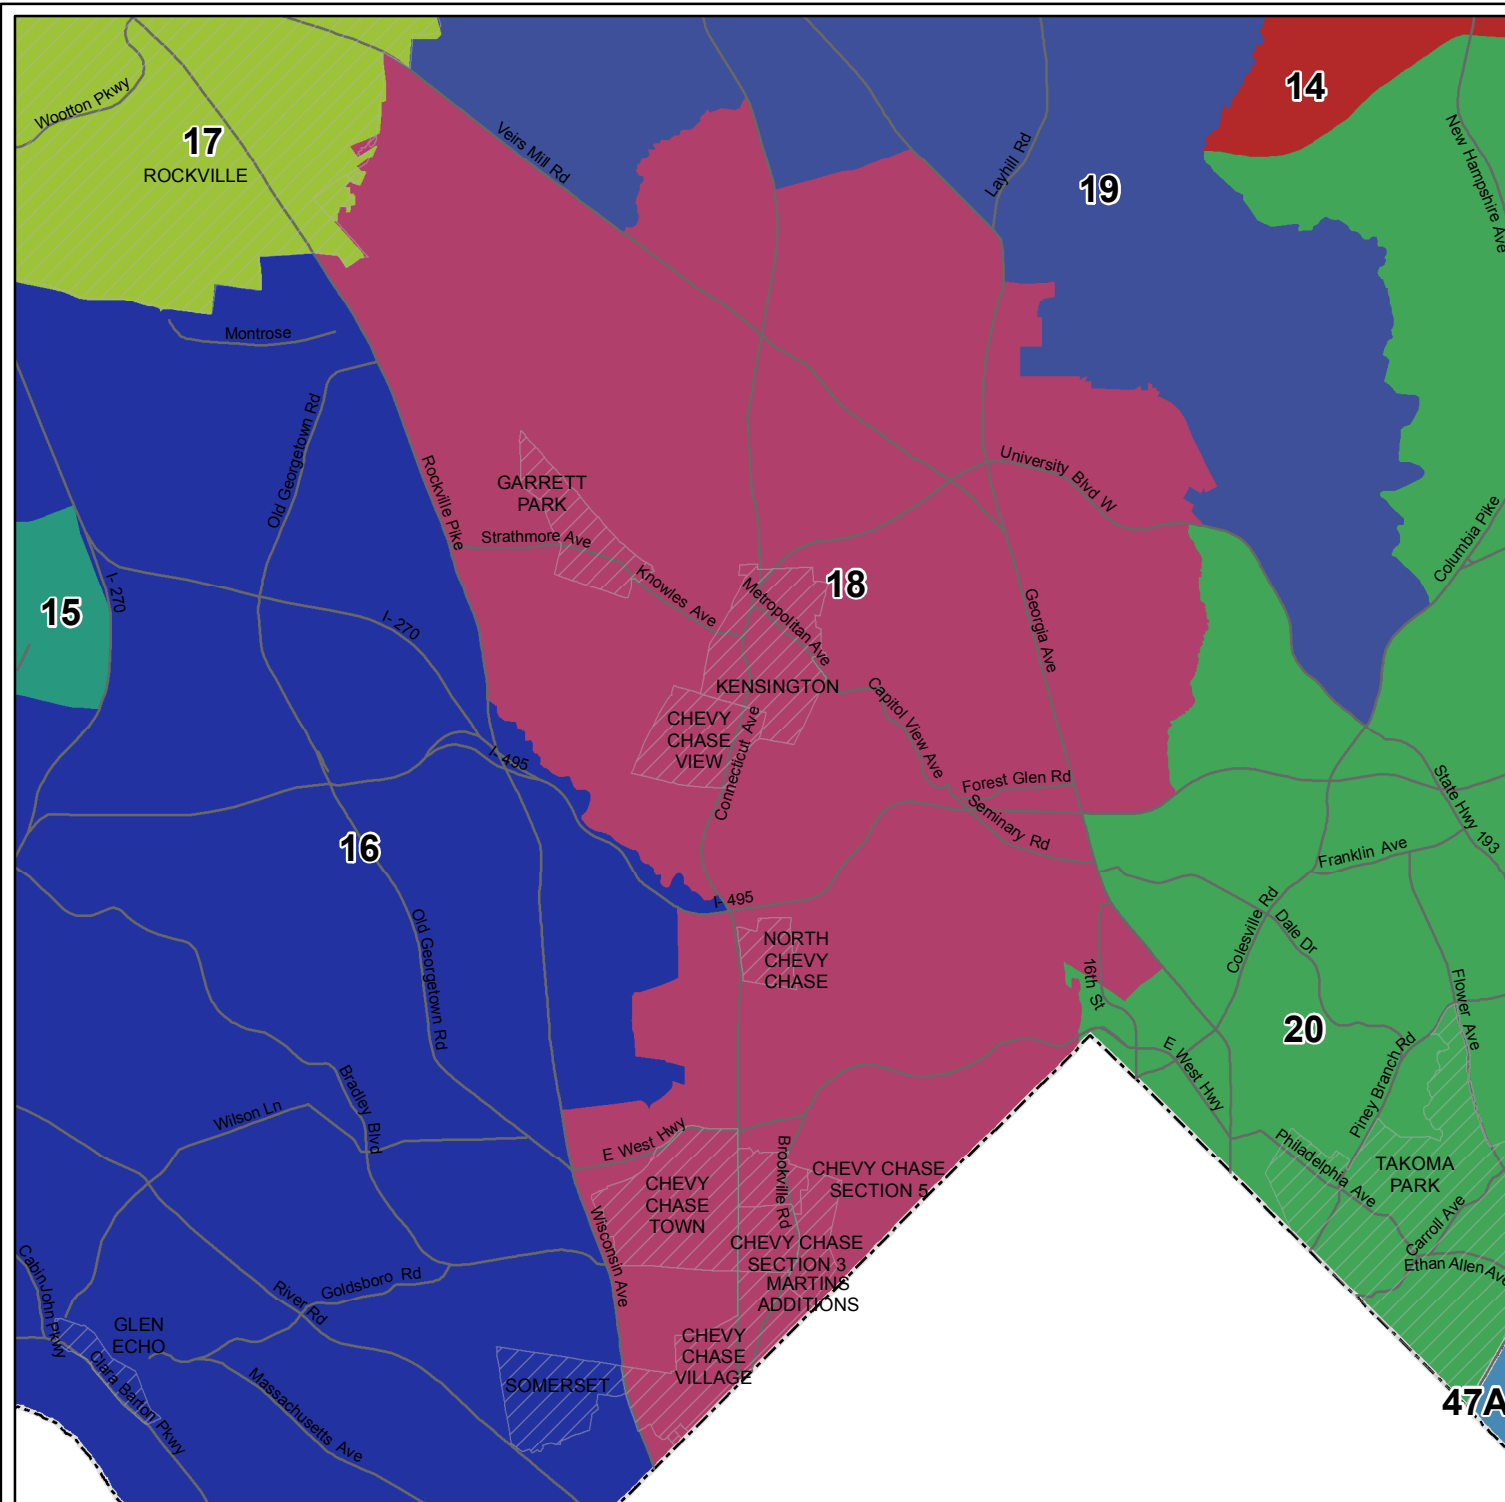

Maryland  
 2012 Legislative Districts  
 SJR1/HJR1  
 February 24, 2012  
 District 18

 Municipality  
 County

Locator Map