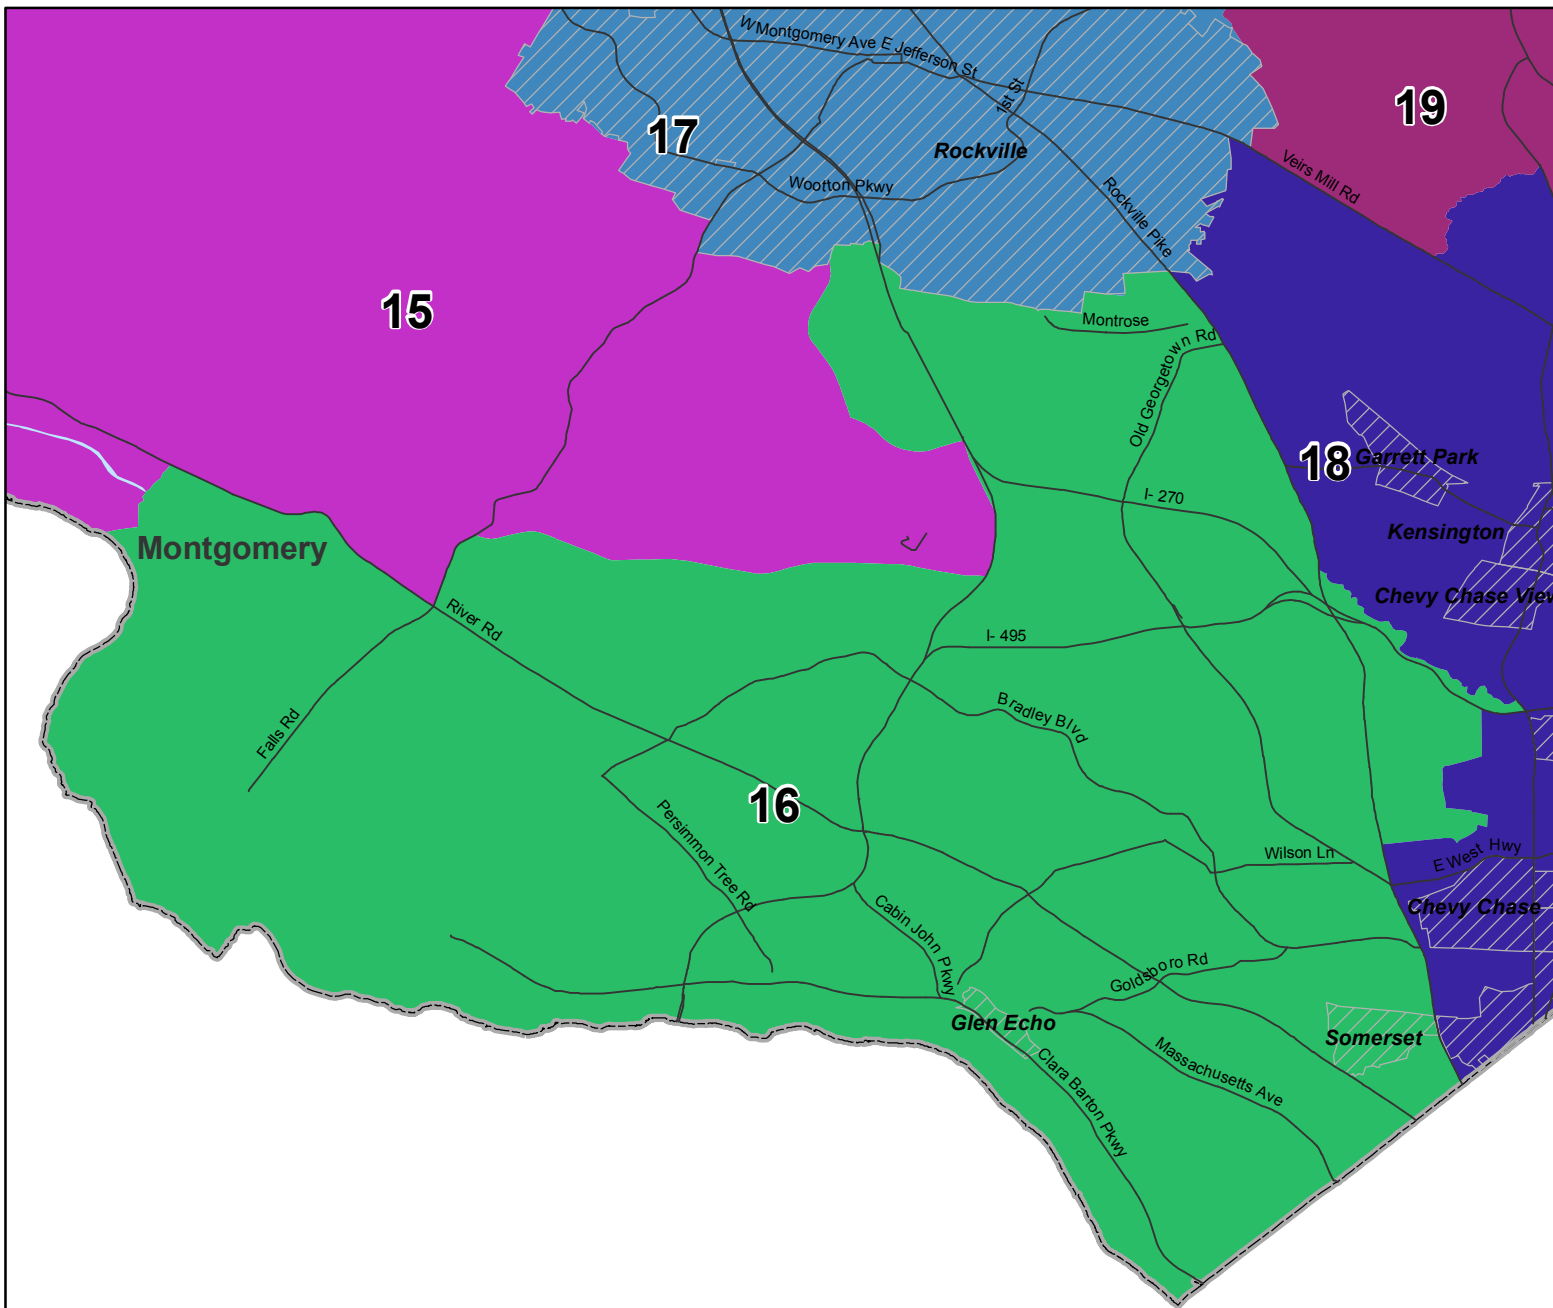

Maryland
2012 Legislative Districts
SJR 1/HJR 1
February 24, 2012
District 16

-  Municipality
-  County

Locator Map