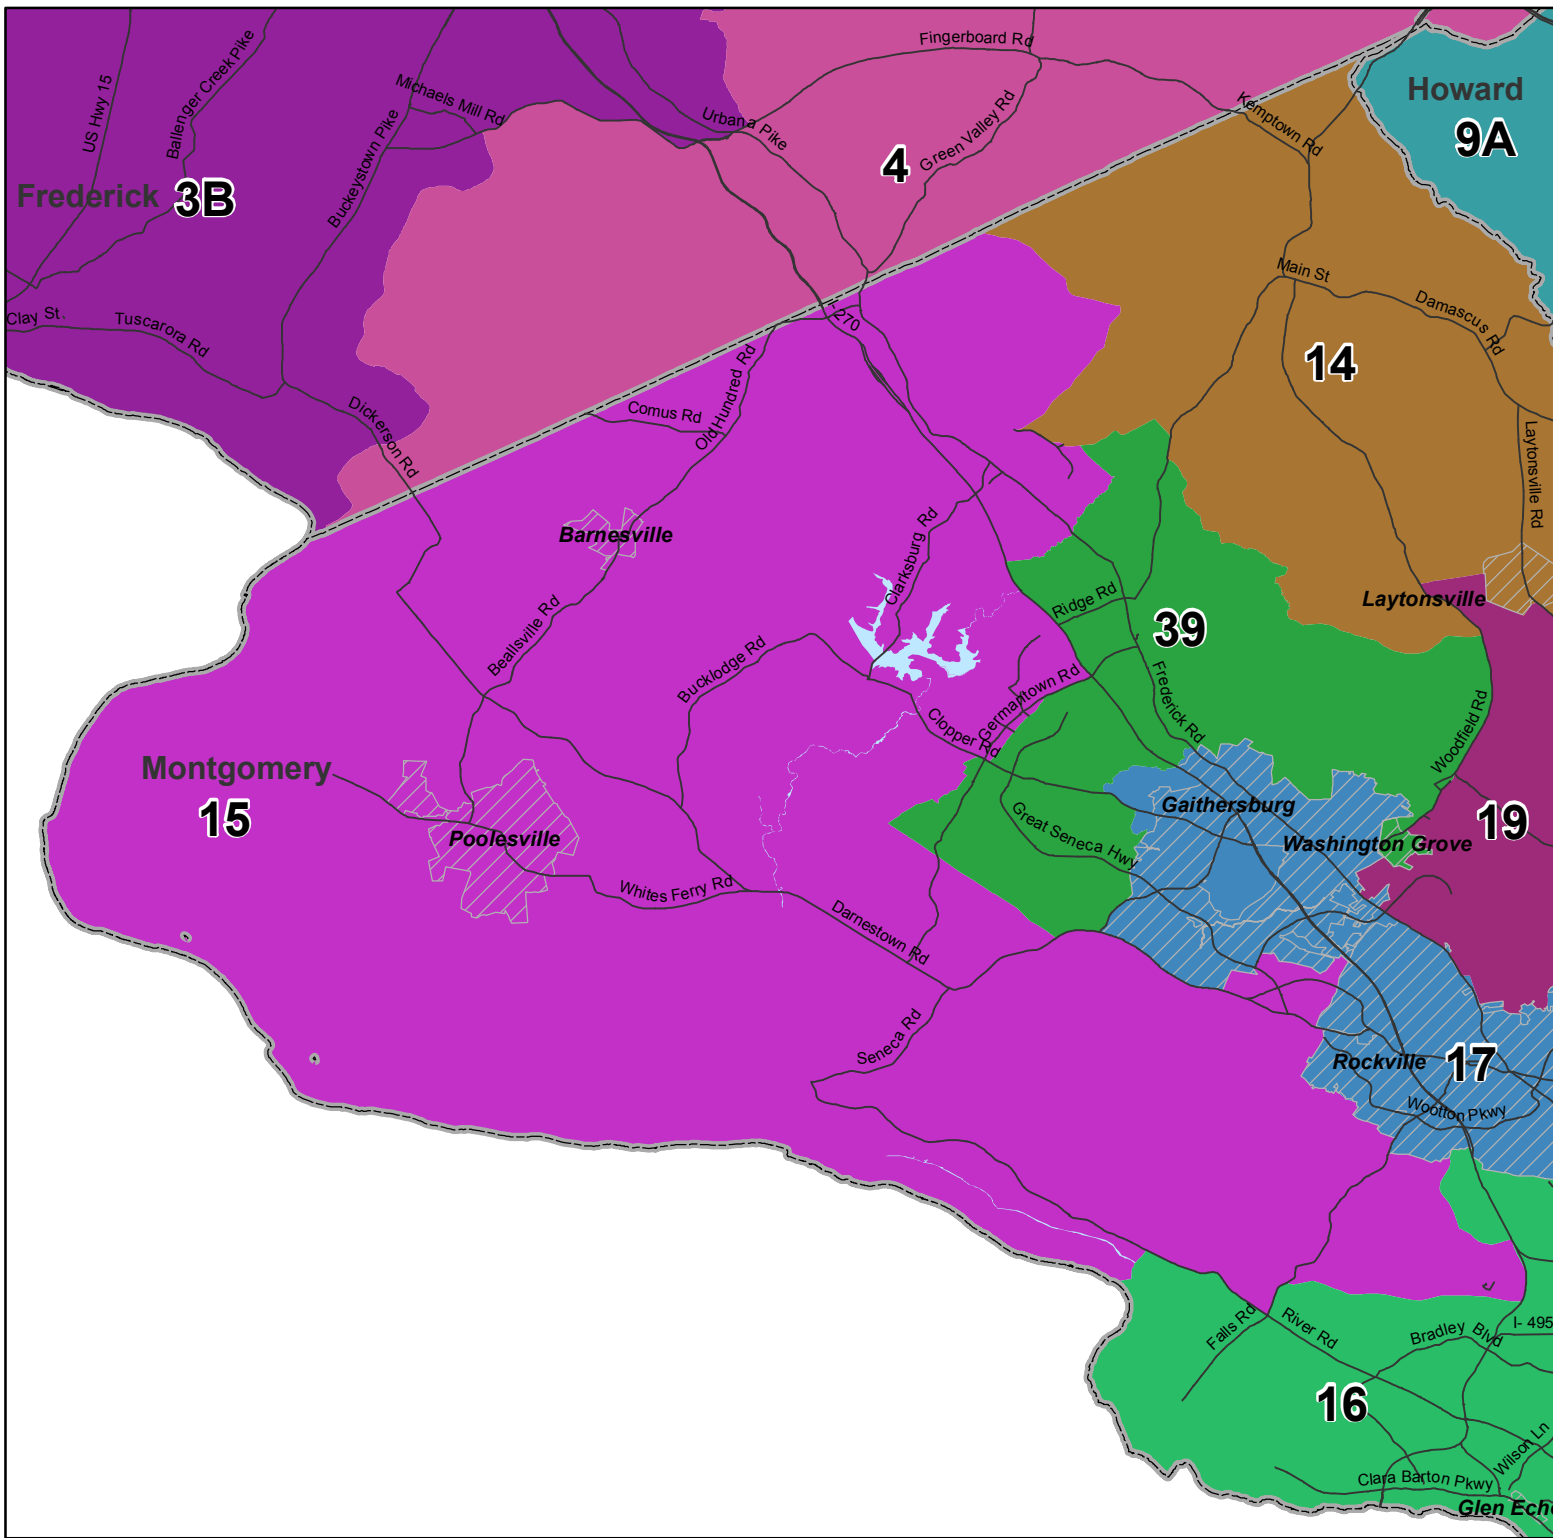

Maryland
2012 Legislative Districts
SJR 1/HJR 1
February 24, 2012
District 15

-  Municipality
-  County

Locator Map