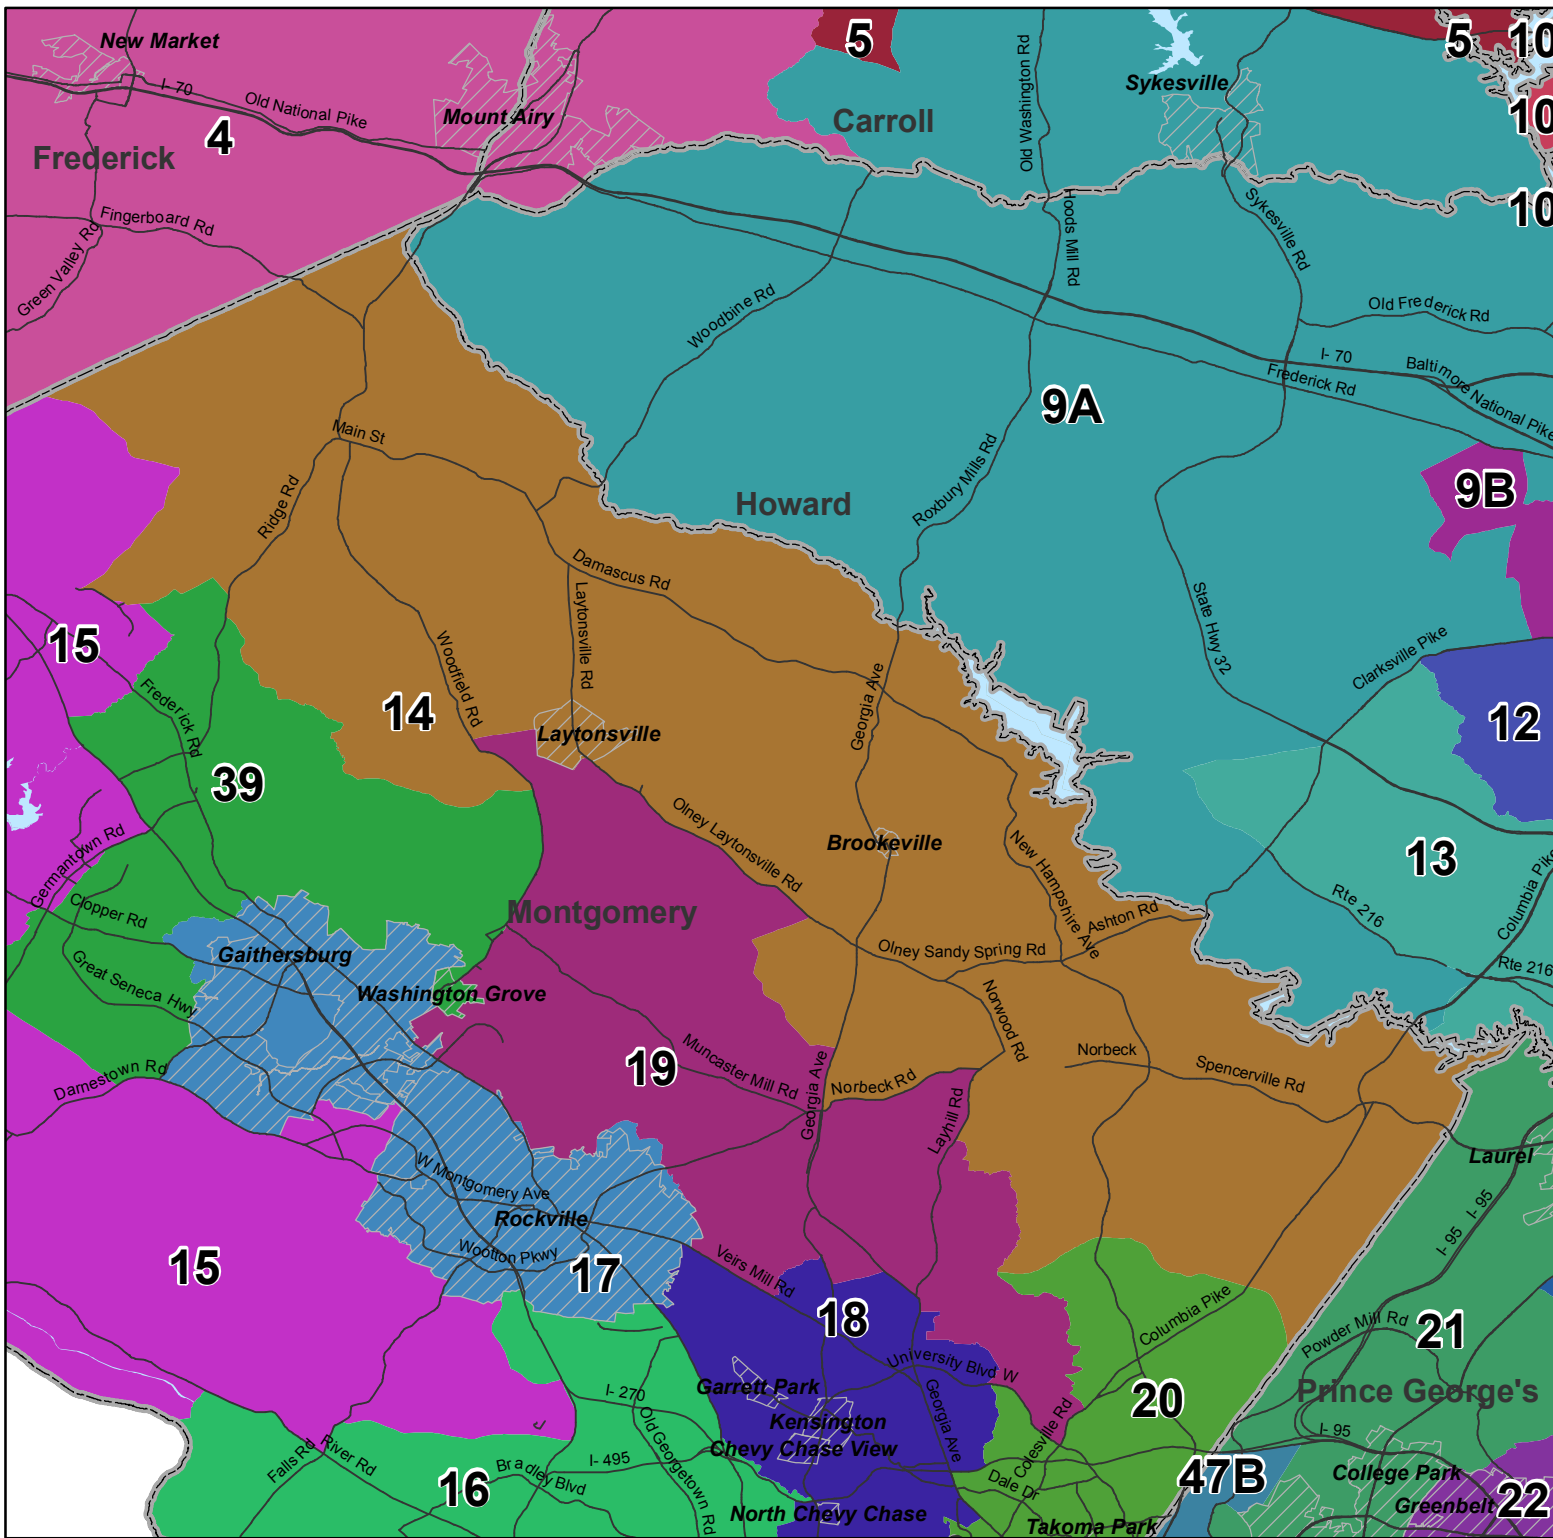

Maryland
 2012 Legislative Districts
 SJR 1/HJR 1
 February 24, 2012
 District 14

-  Municipality
-  County

Locator Map