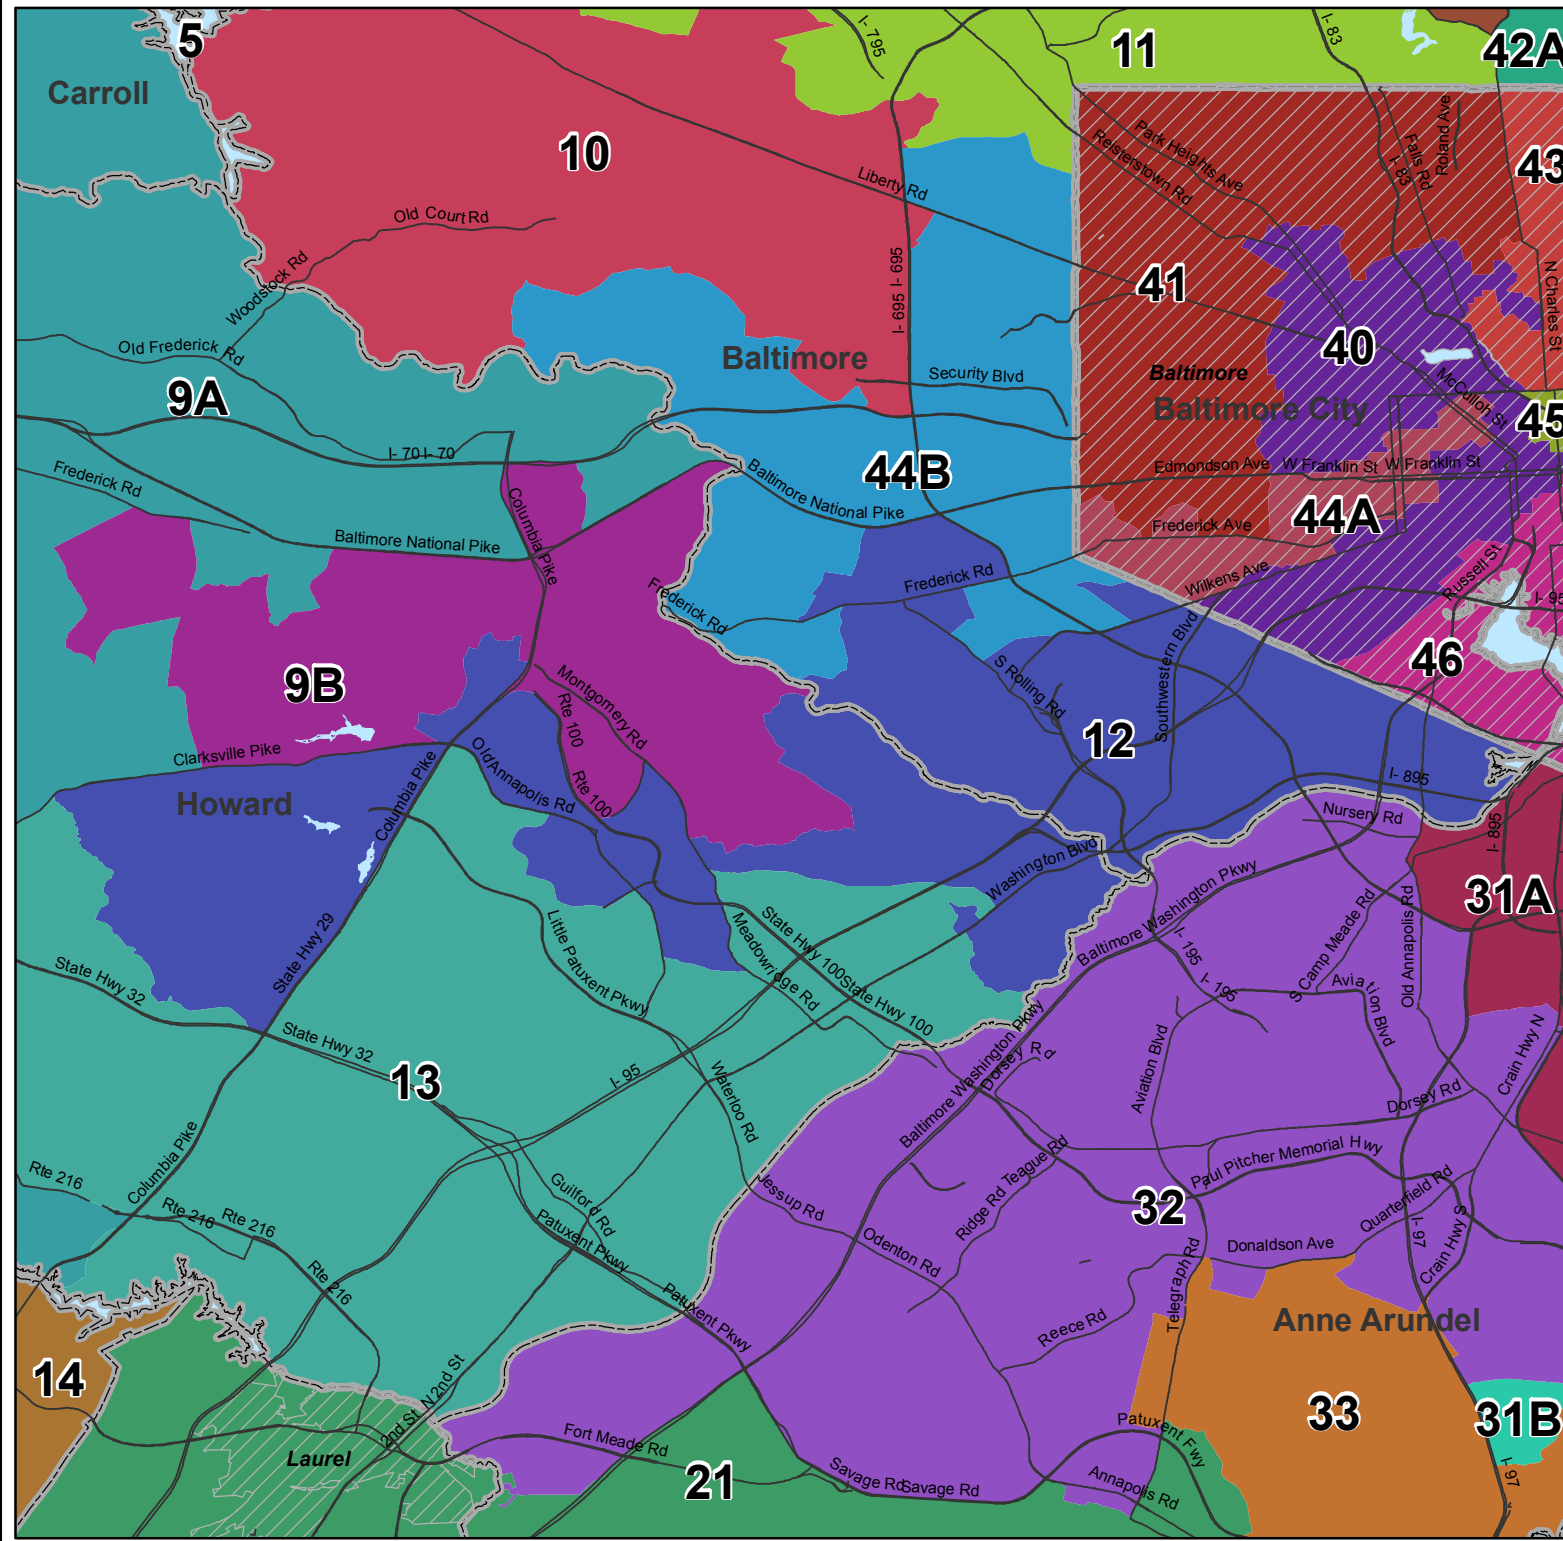

Maryland
 2012 Legislative Districts
 SJR 1/HJR 1
 February 24, 2012
 District 12

-  Municipality
-  County

Locator Map