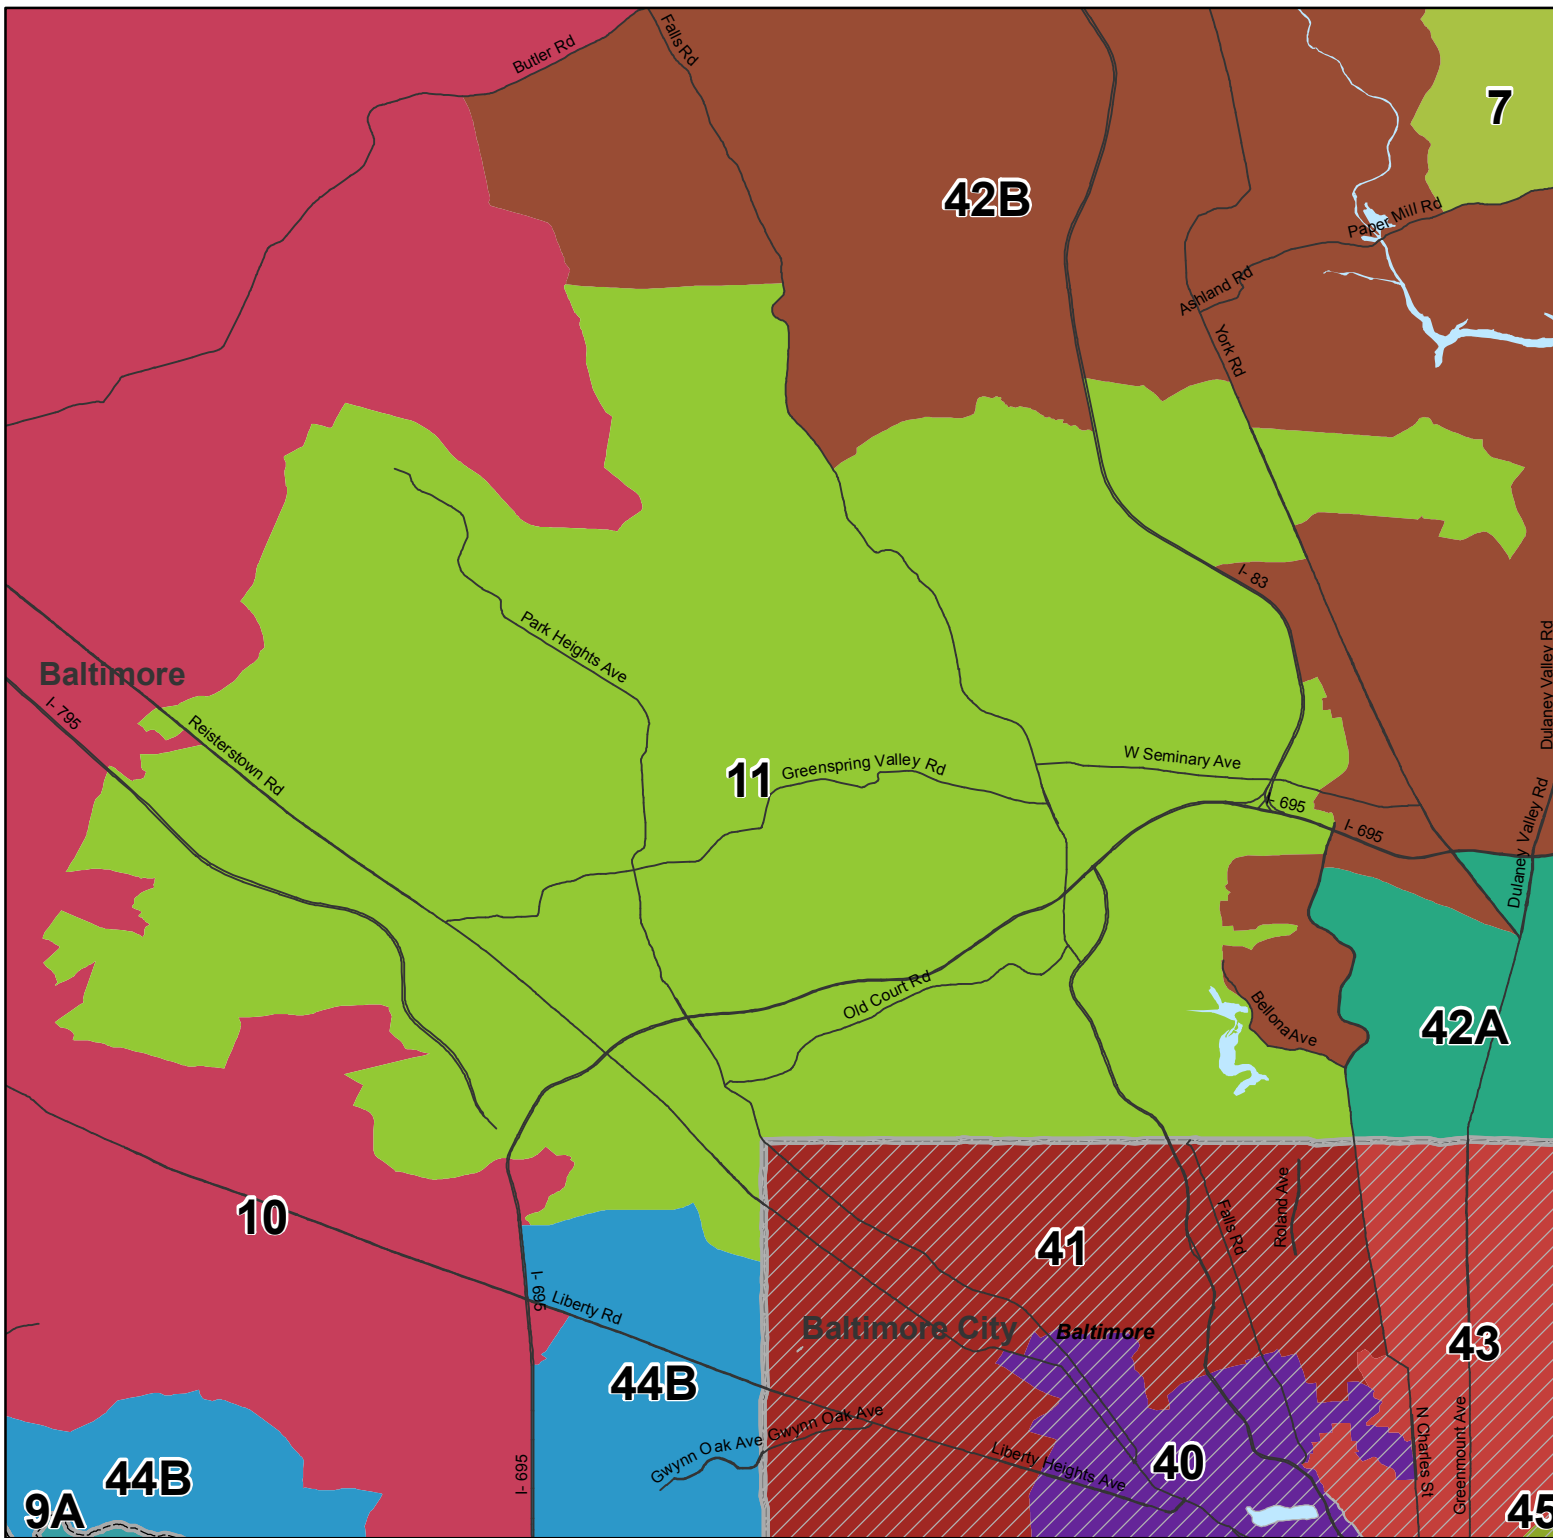

Maryland  
2012 Legislative Districts  
SJR 1/HJR 1  
February 24, 2012  
District 11

-  Municipality
-  County

Locator Map