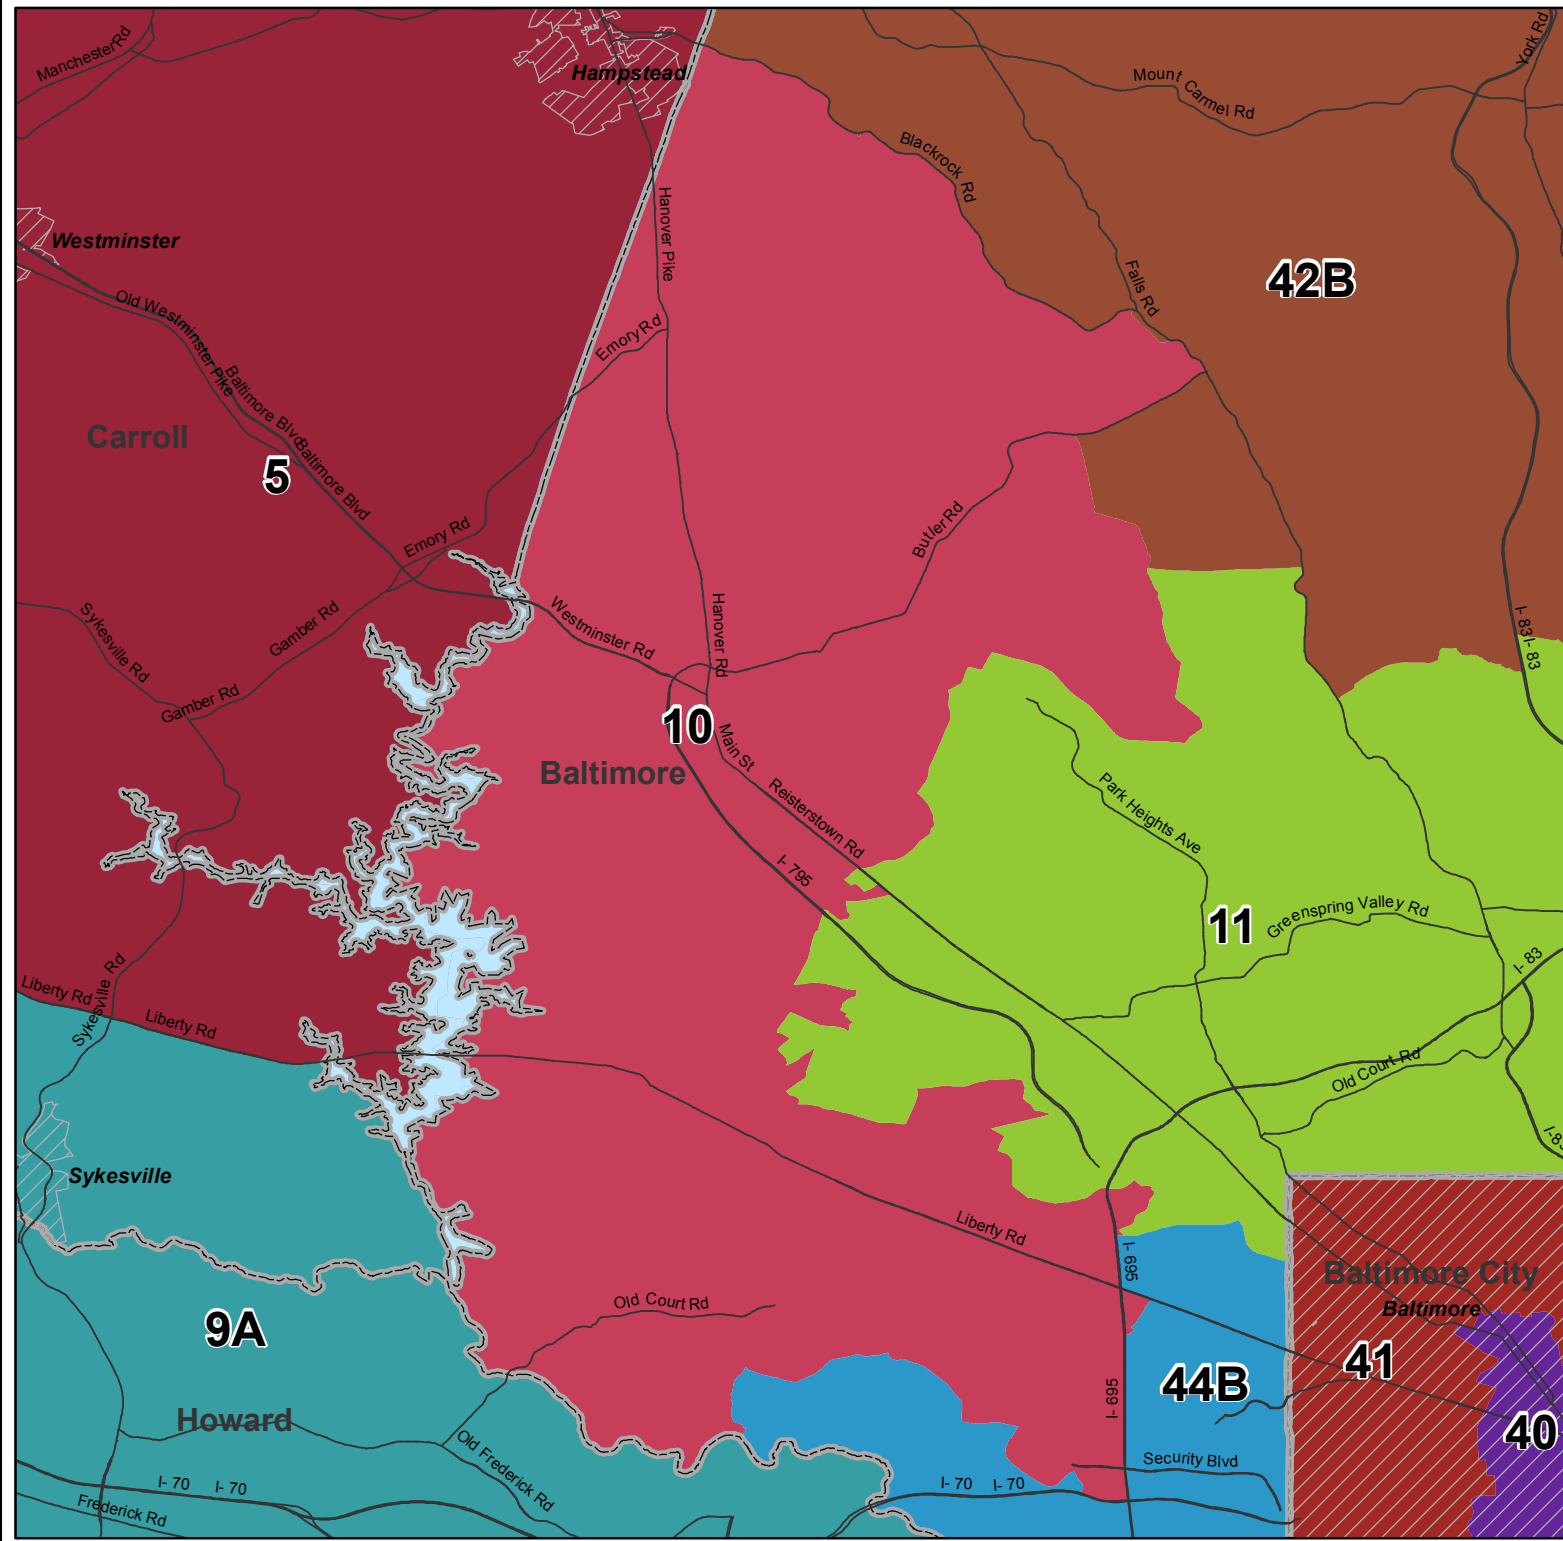

Maryland  
2012 Legislative Districts  
SJR 1/HJR 1  
February 24, 2012  
District 10

-  Municipality
-  County

Locator Map