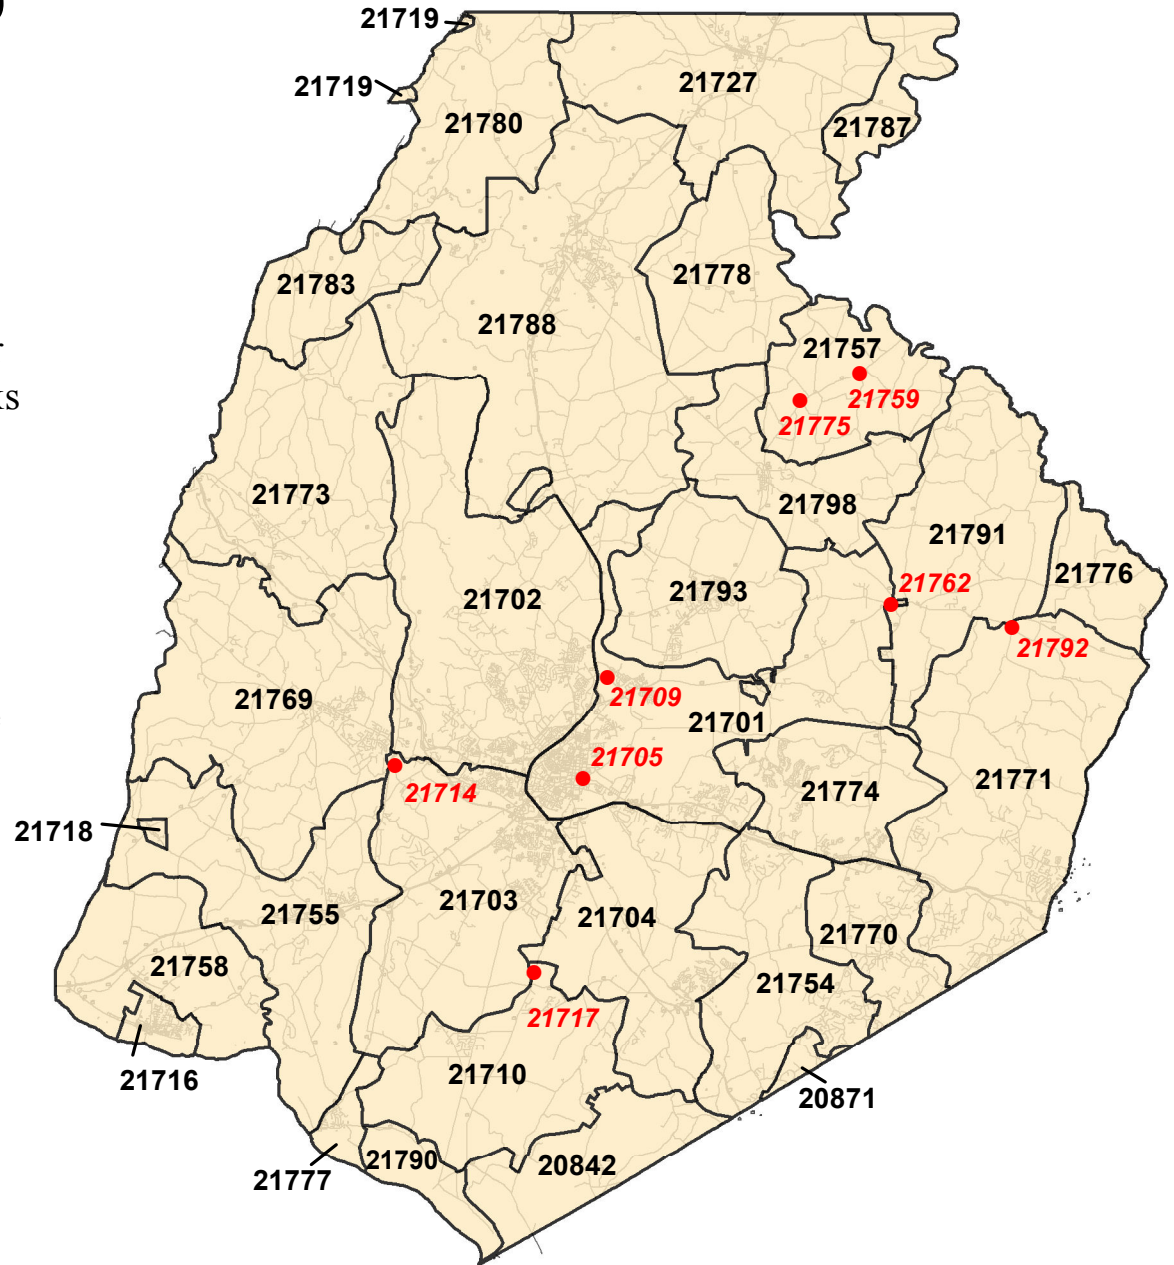

FREDERICK COUNTY, MD

2010 ZIP CODE AREAS

20842	Dickerson	21770	Monrovia
20871	Clarksburg	21771	Mount Airy
21701	Frederick	21773	Myersville
21702	Frederick	21774	New Market
21703	Frederick	21776	New Windsor
21704	Frederick	21777	Point of Rocks
21710	Adamstown	21778	Rocky Ridge
21716	Brunswick	21780	Sabillasville
21718	Burkittsville	21783	Smithsburg
21719	Cascade	21787	Taneytown
21727	Emmitsburg	21788	Thurmont
21754	Ijamsville	21790	Tuscarora
21755	Jefferson	21791	Union Bridge
21757	Keymar	21793	Walkersville
21758	Knoxville	21798	Woodsboro
21769	Middletown		

POST OFFICE ZIP CODES

21705	Frederick
21709	Frederick
21714	Braddock Heights
21717	Buckeystown
21759	Ladiesburg
21762	Libertytown
21775	New Midway
21792	Unionville

PREPARED BY THE MARYLAND DEPARTMENT OF PLANNING
PLANNING DATA SERVICES DIVISION