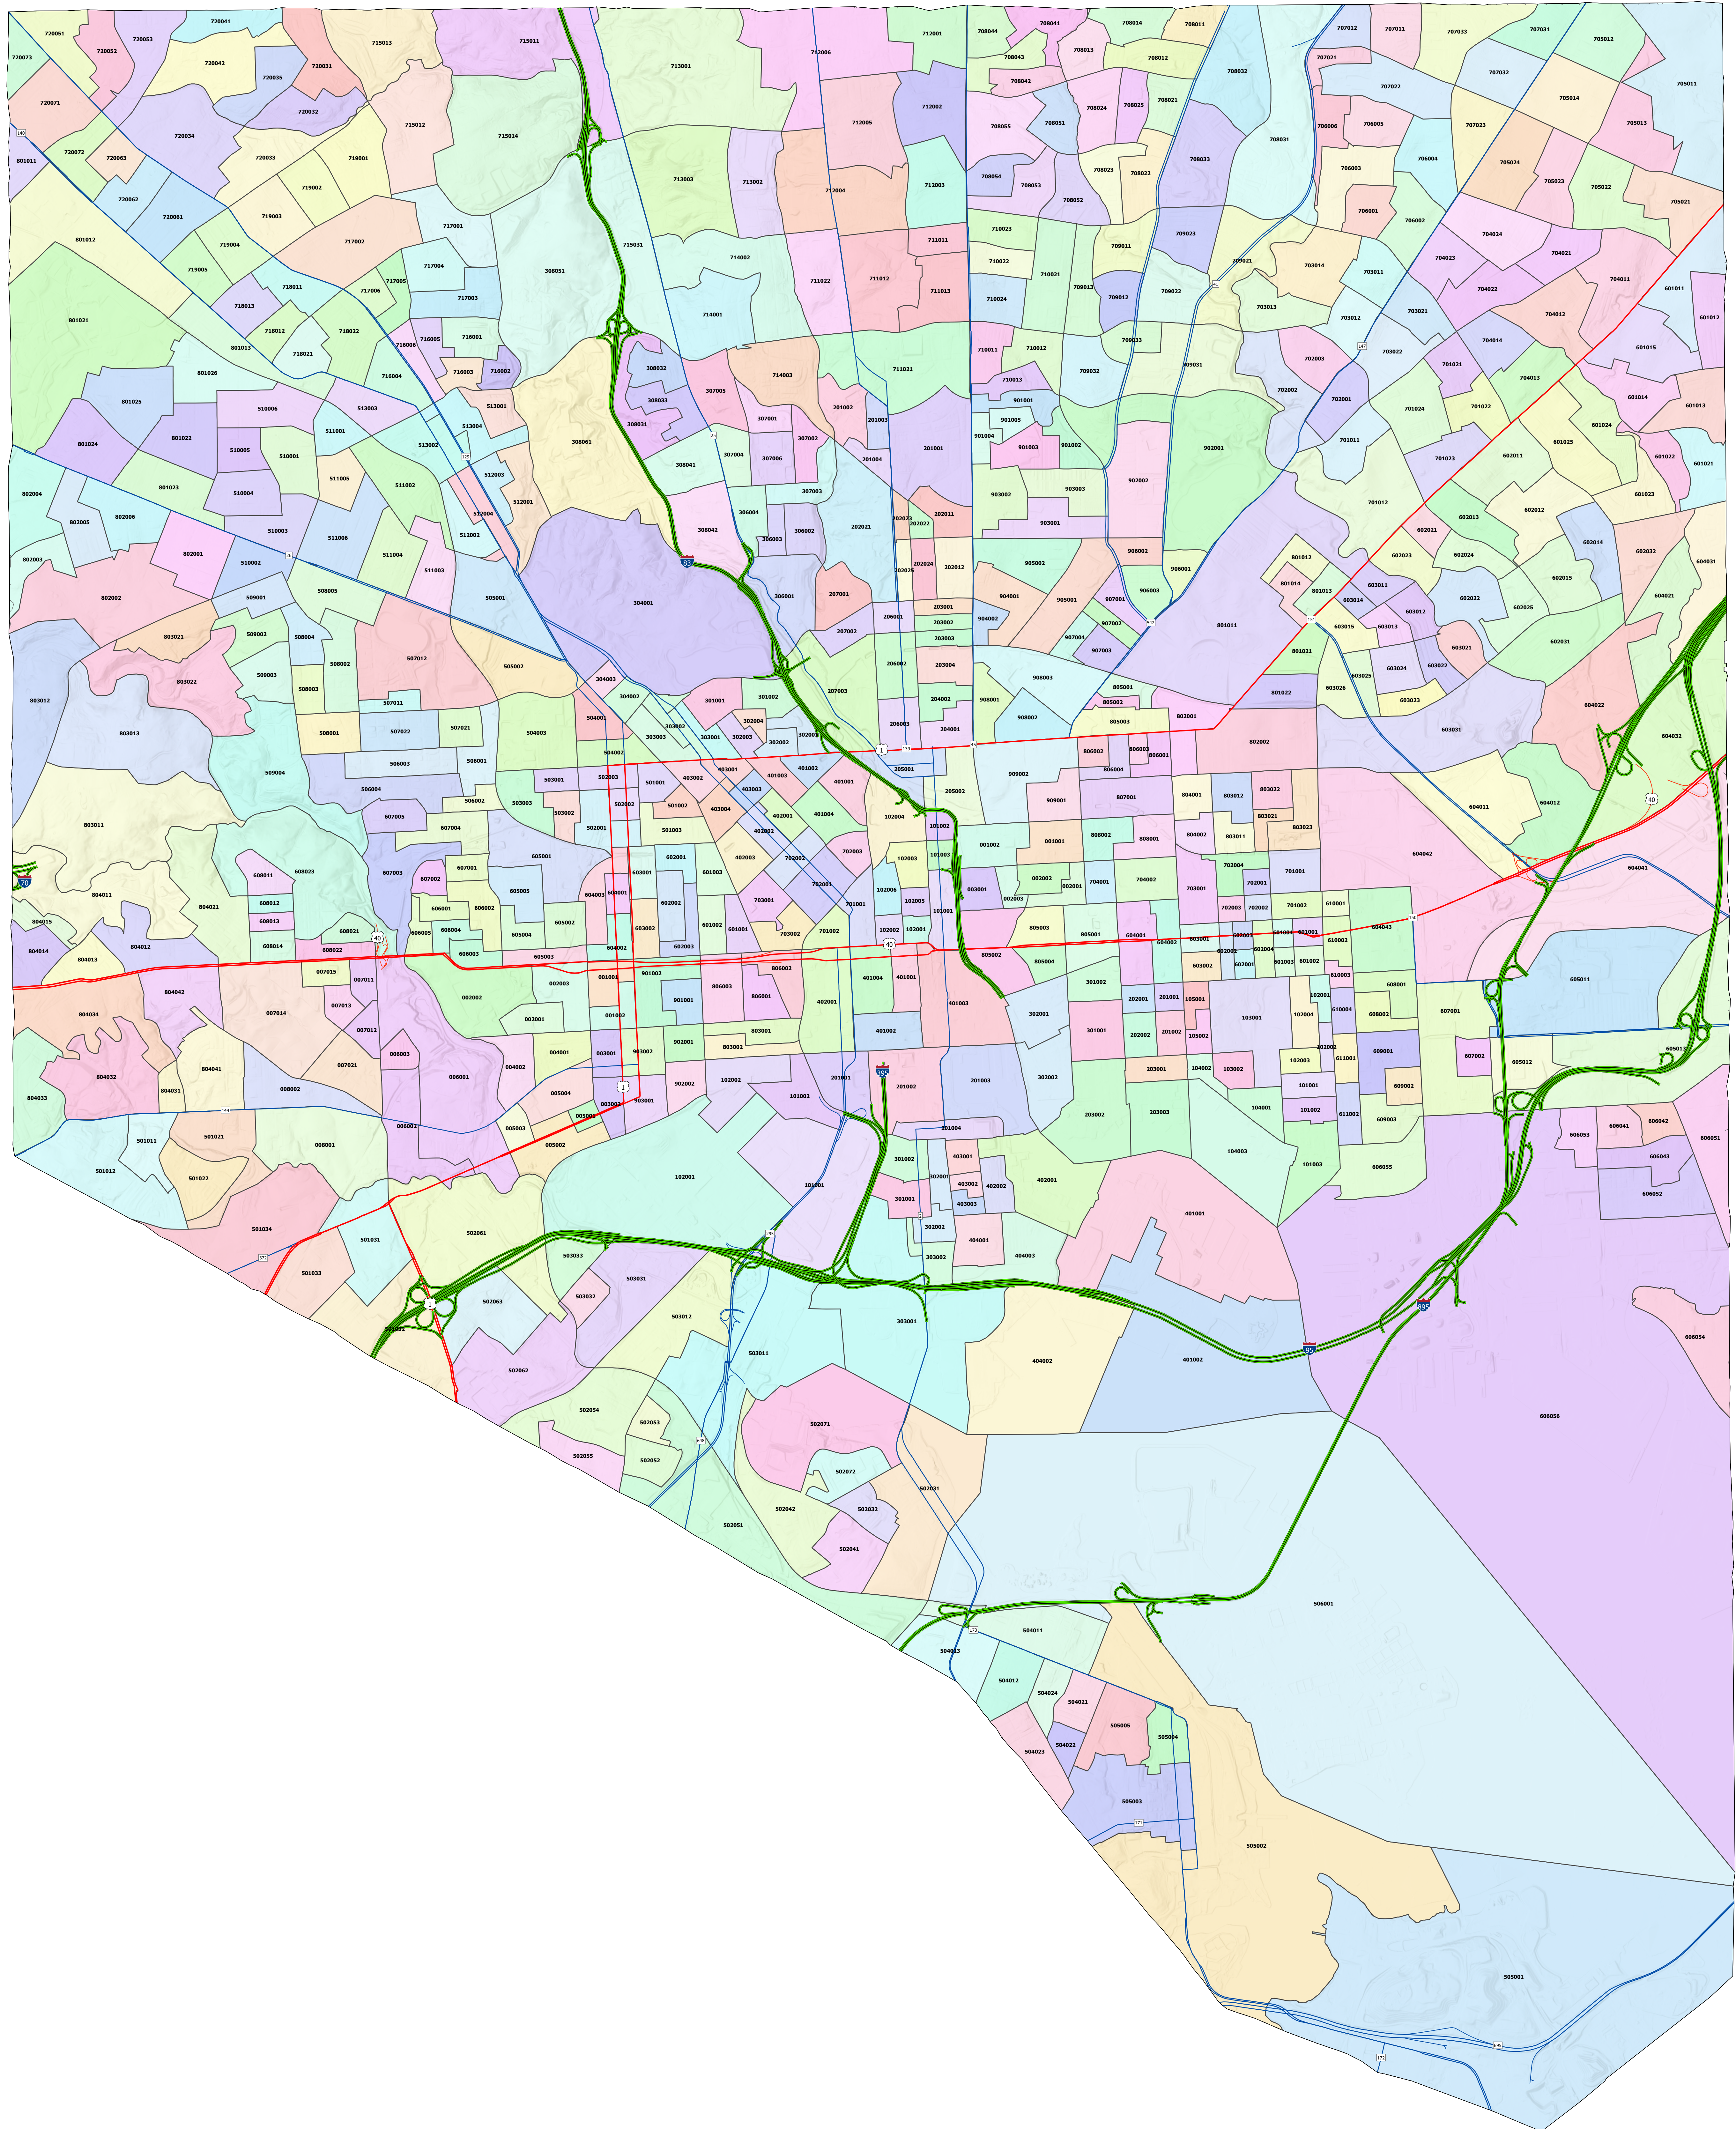

# Baltimore City, Maryland 2020 Block Groups

Esri, NASA, NOAA, USGS, FEMA