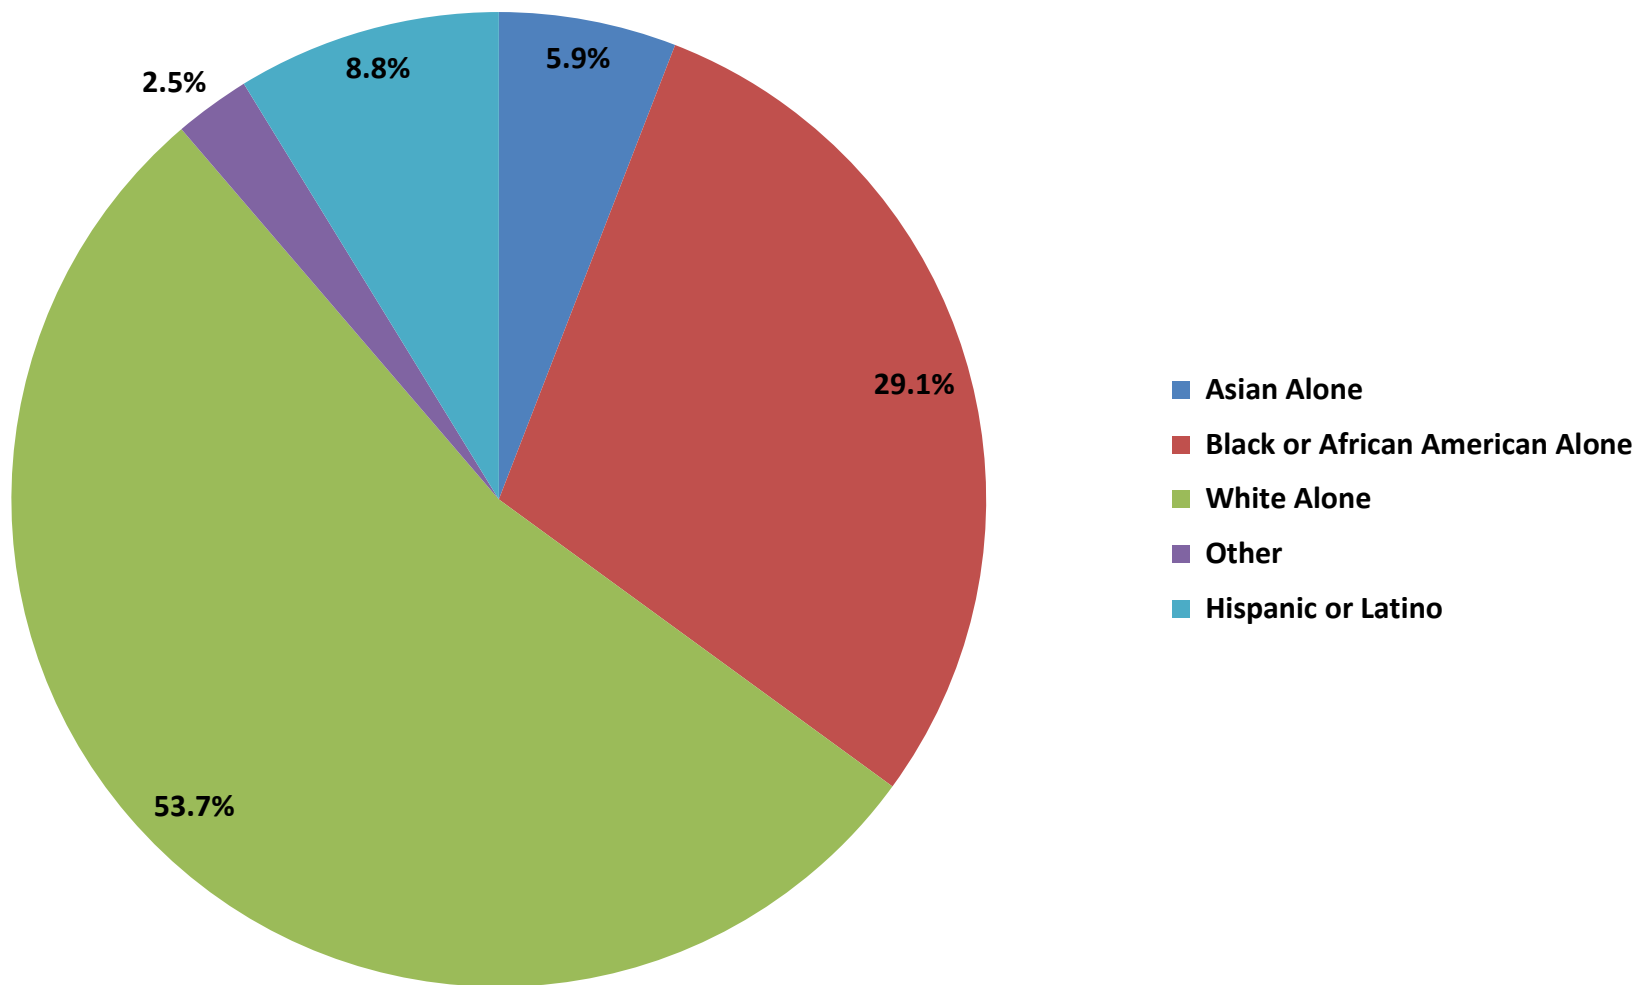

Percent of the Population for Maryland by Non-Hispanic Race and Hispanic Origin

Source: U.S. Census Bureau, 2010-2014 American Community Survey, Citizen Voting Age Population (CVAP) tabulation.