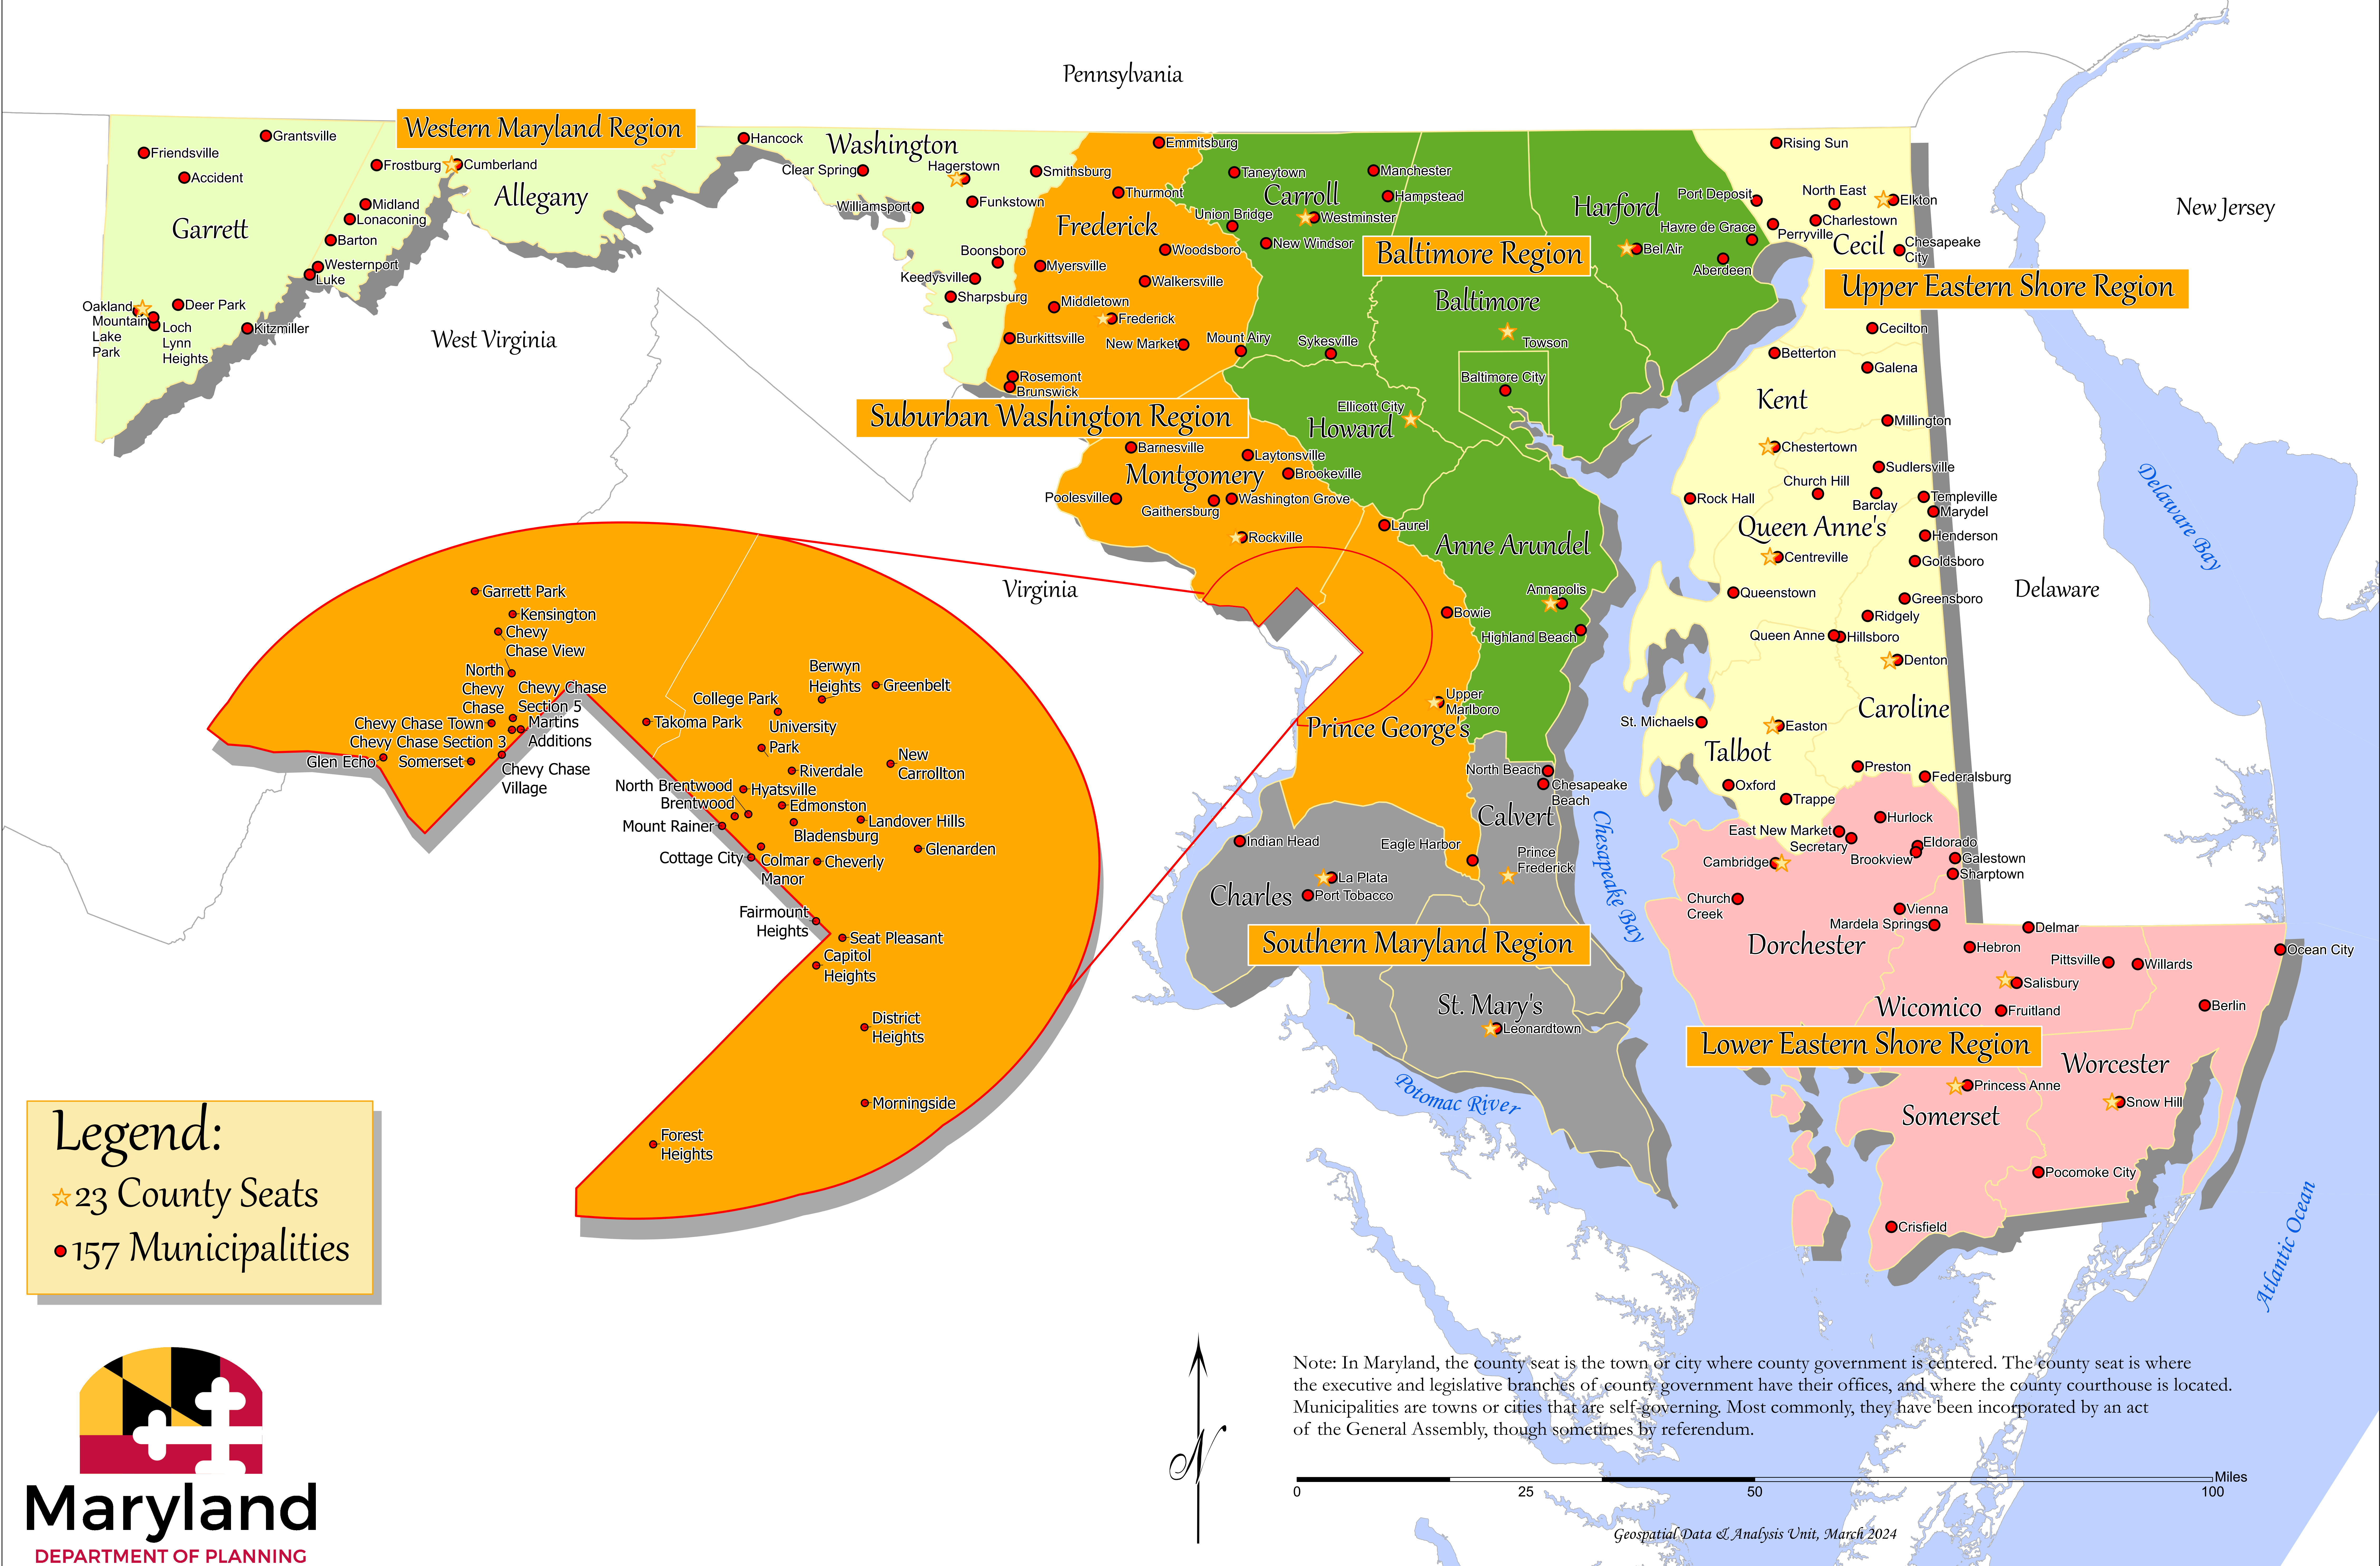

Maryland's Regions, Counties, Cities, and Towns

Legend:
 ☆ 23 County Seats
 ● 157 Municipalities

Note: In Maryland, the county seat is the town or city where county government is centered. The county seat is where the executive and legislative branches of county government have their offices, and where the county courthouse is located. Municipalities are towns or cities that are self-governing. Most commonly, they have been incorporated by an act of the General Assembly, though sometimes by referendum.