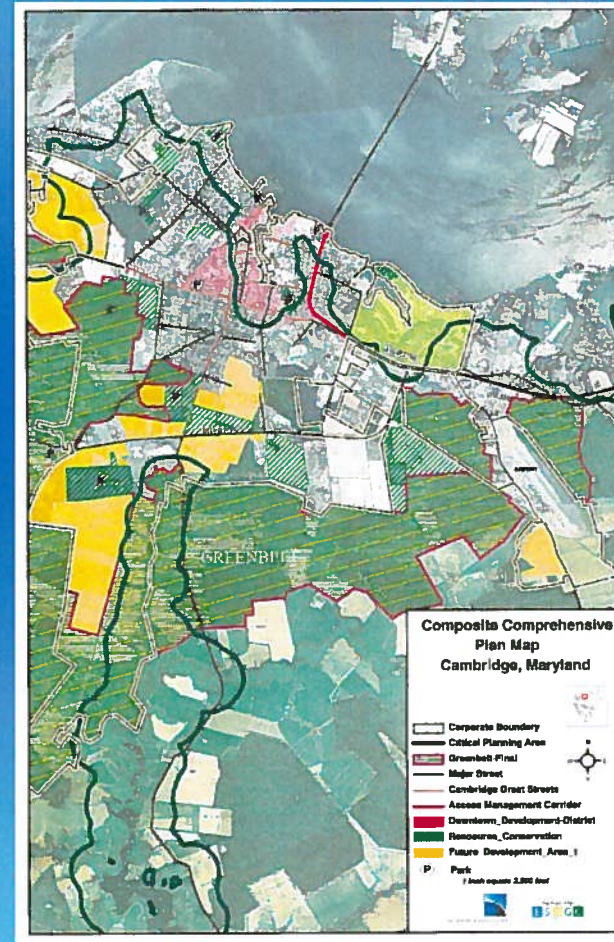

City of Cambridge Comprehensive Plan

- Adopted on March 28, 2011
- Sound recommendations that can be implemented
- Plan developed around sound environmental and ecological data, as well as substantial community input

Cambridge, Maryland

Major Sustainable Community Concepts from the Comprehensive Plan

- The Greenbelt
- Strong language regarding future annexations

Cambridge, Maryland

Major Sustainable Community Concepts from the Comprehensive Plan