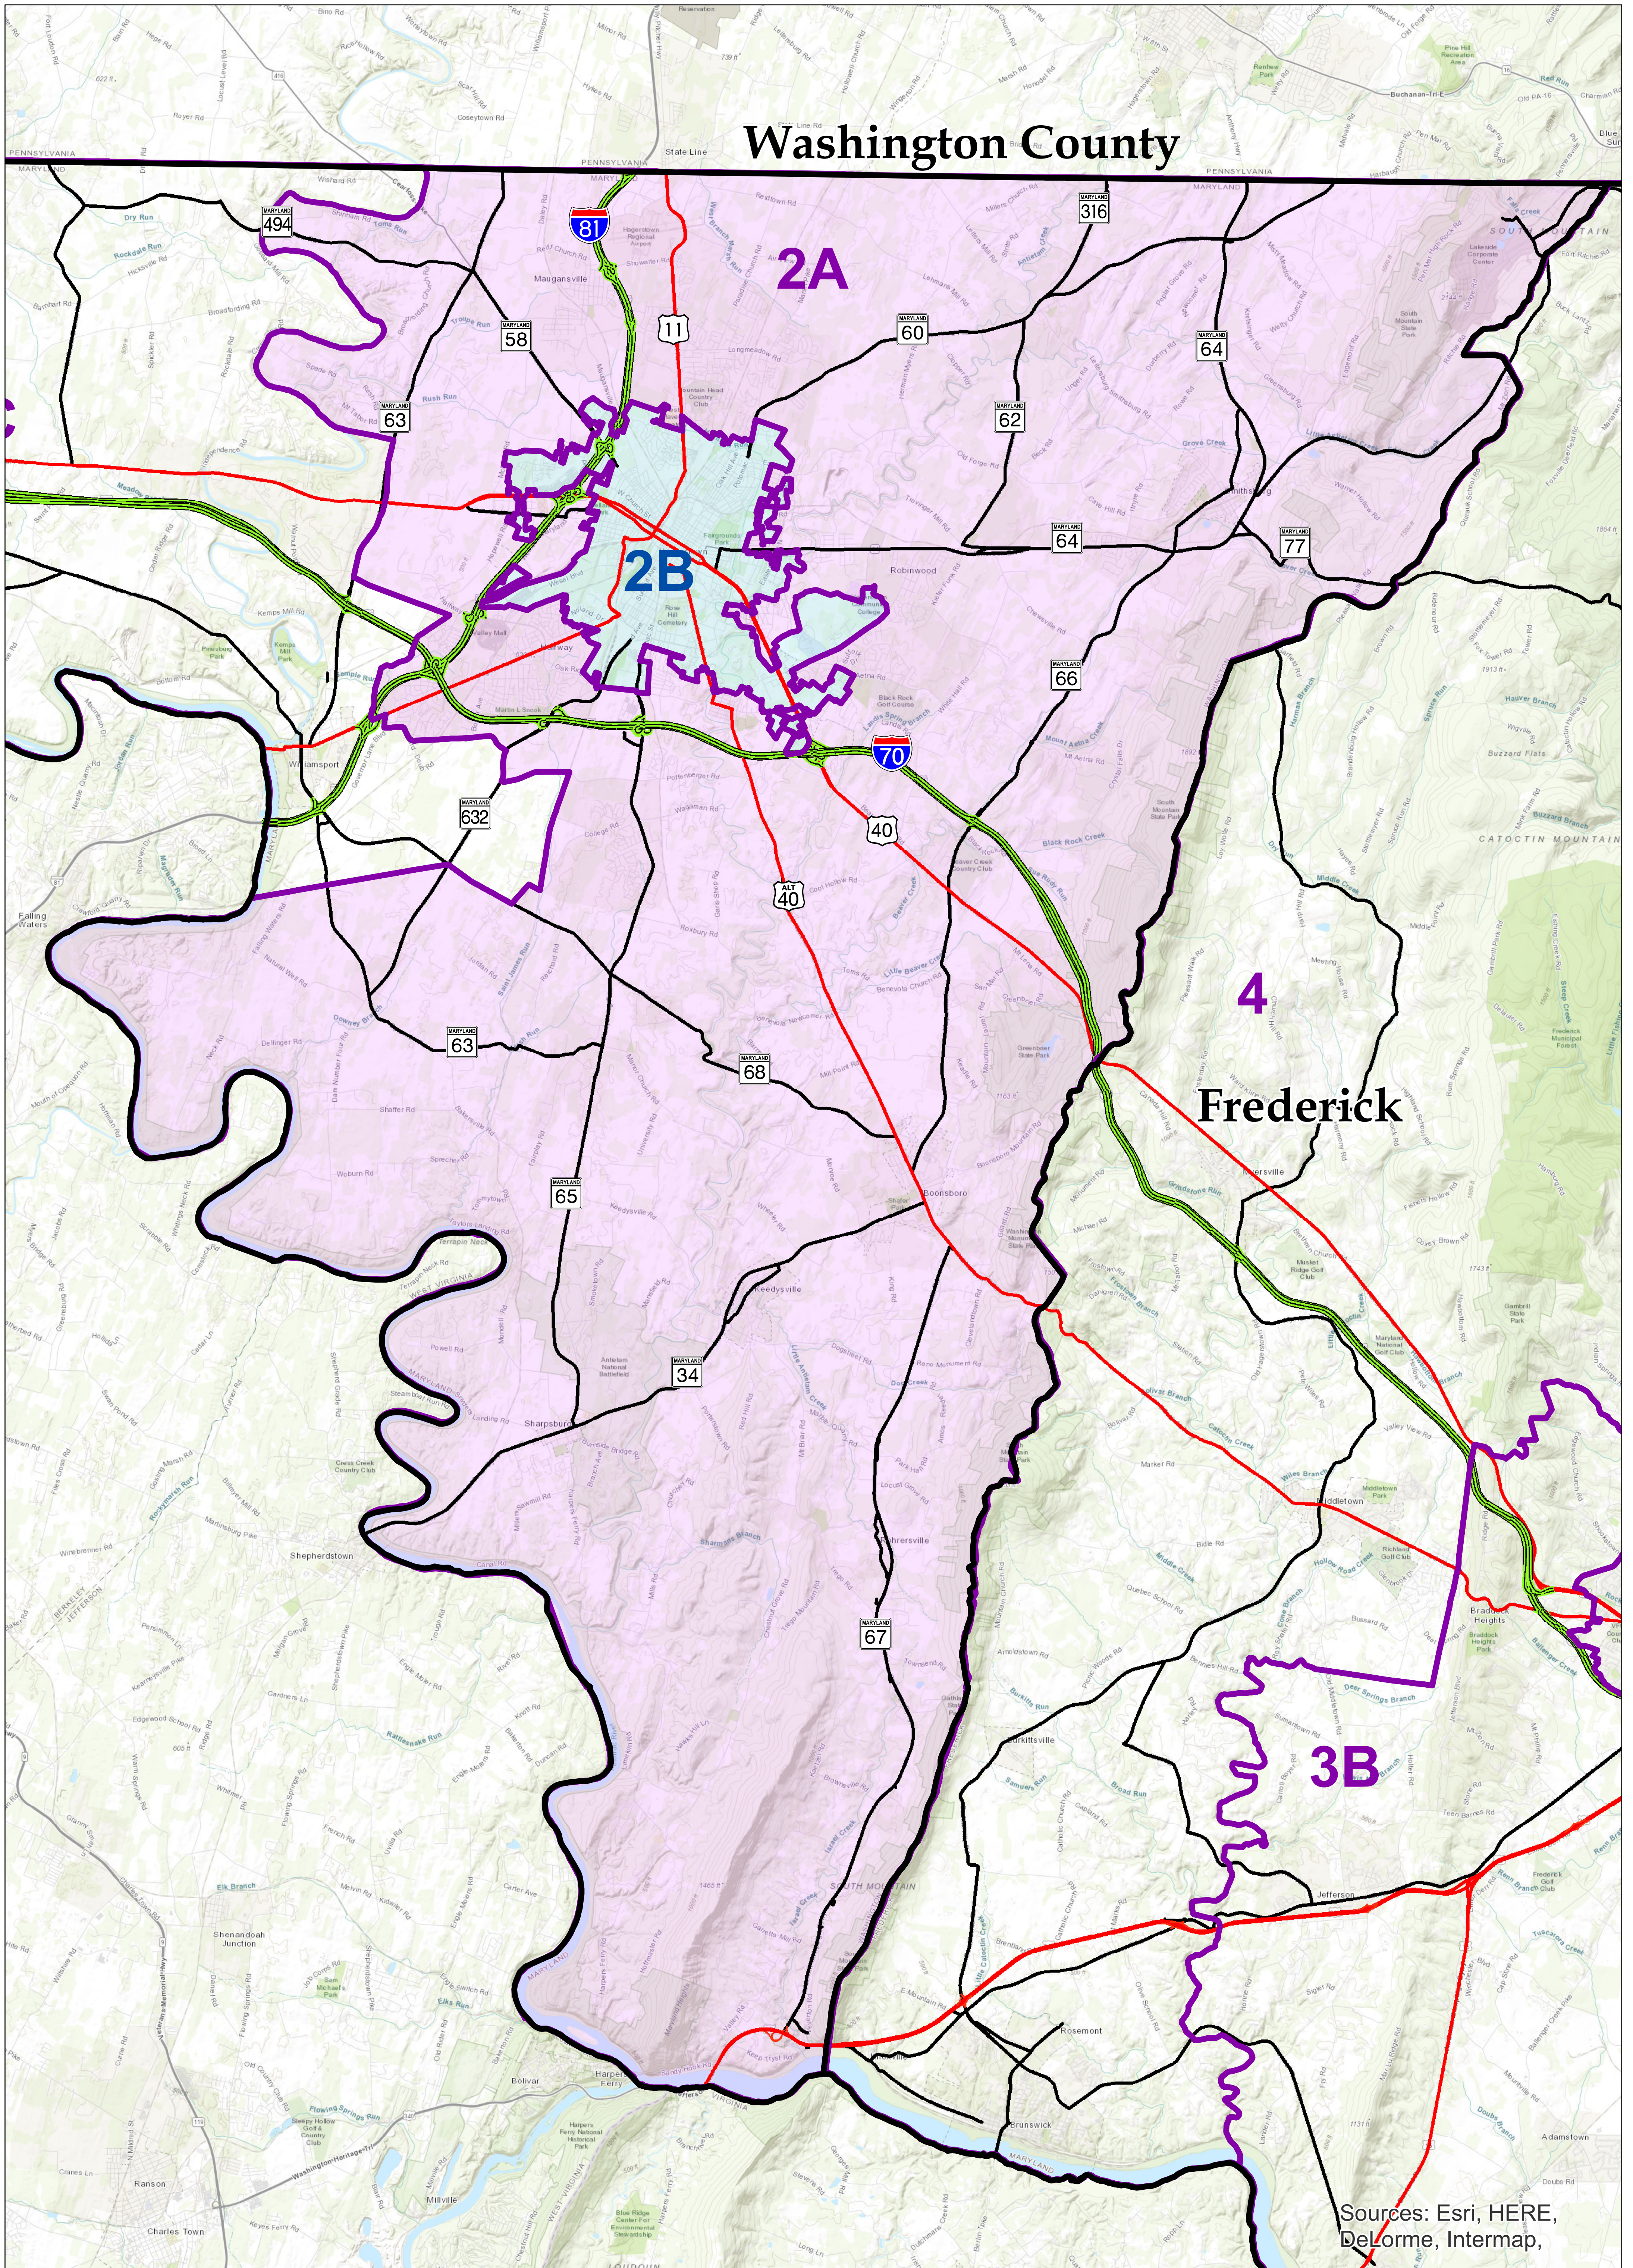

# Maryland 2012 Legislative Districts 2A

SJR1/HJR1, February 24, 2012

Prepared by Maryland Department of Planning  
State Data Center, Redistricting, October 2017

Note: Legislative District Boundary line is based on  
Census TIGER/Line.

Sources: Esri, HERE,  
DeLorme, Intermap,