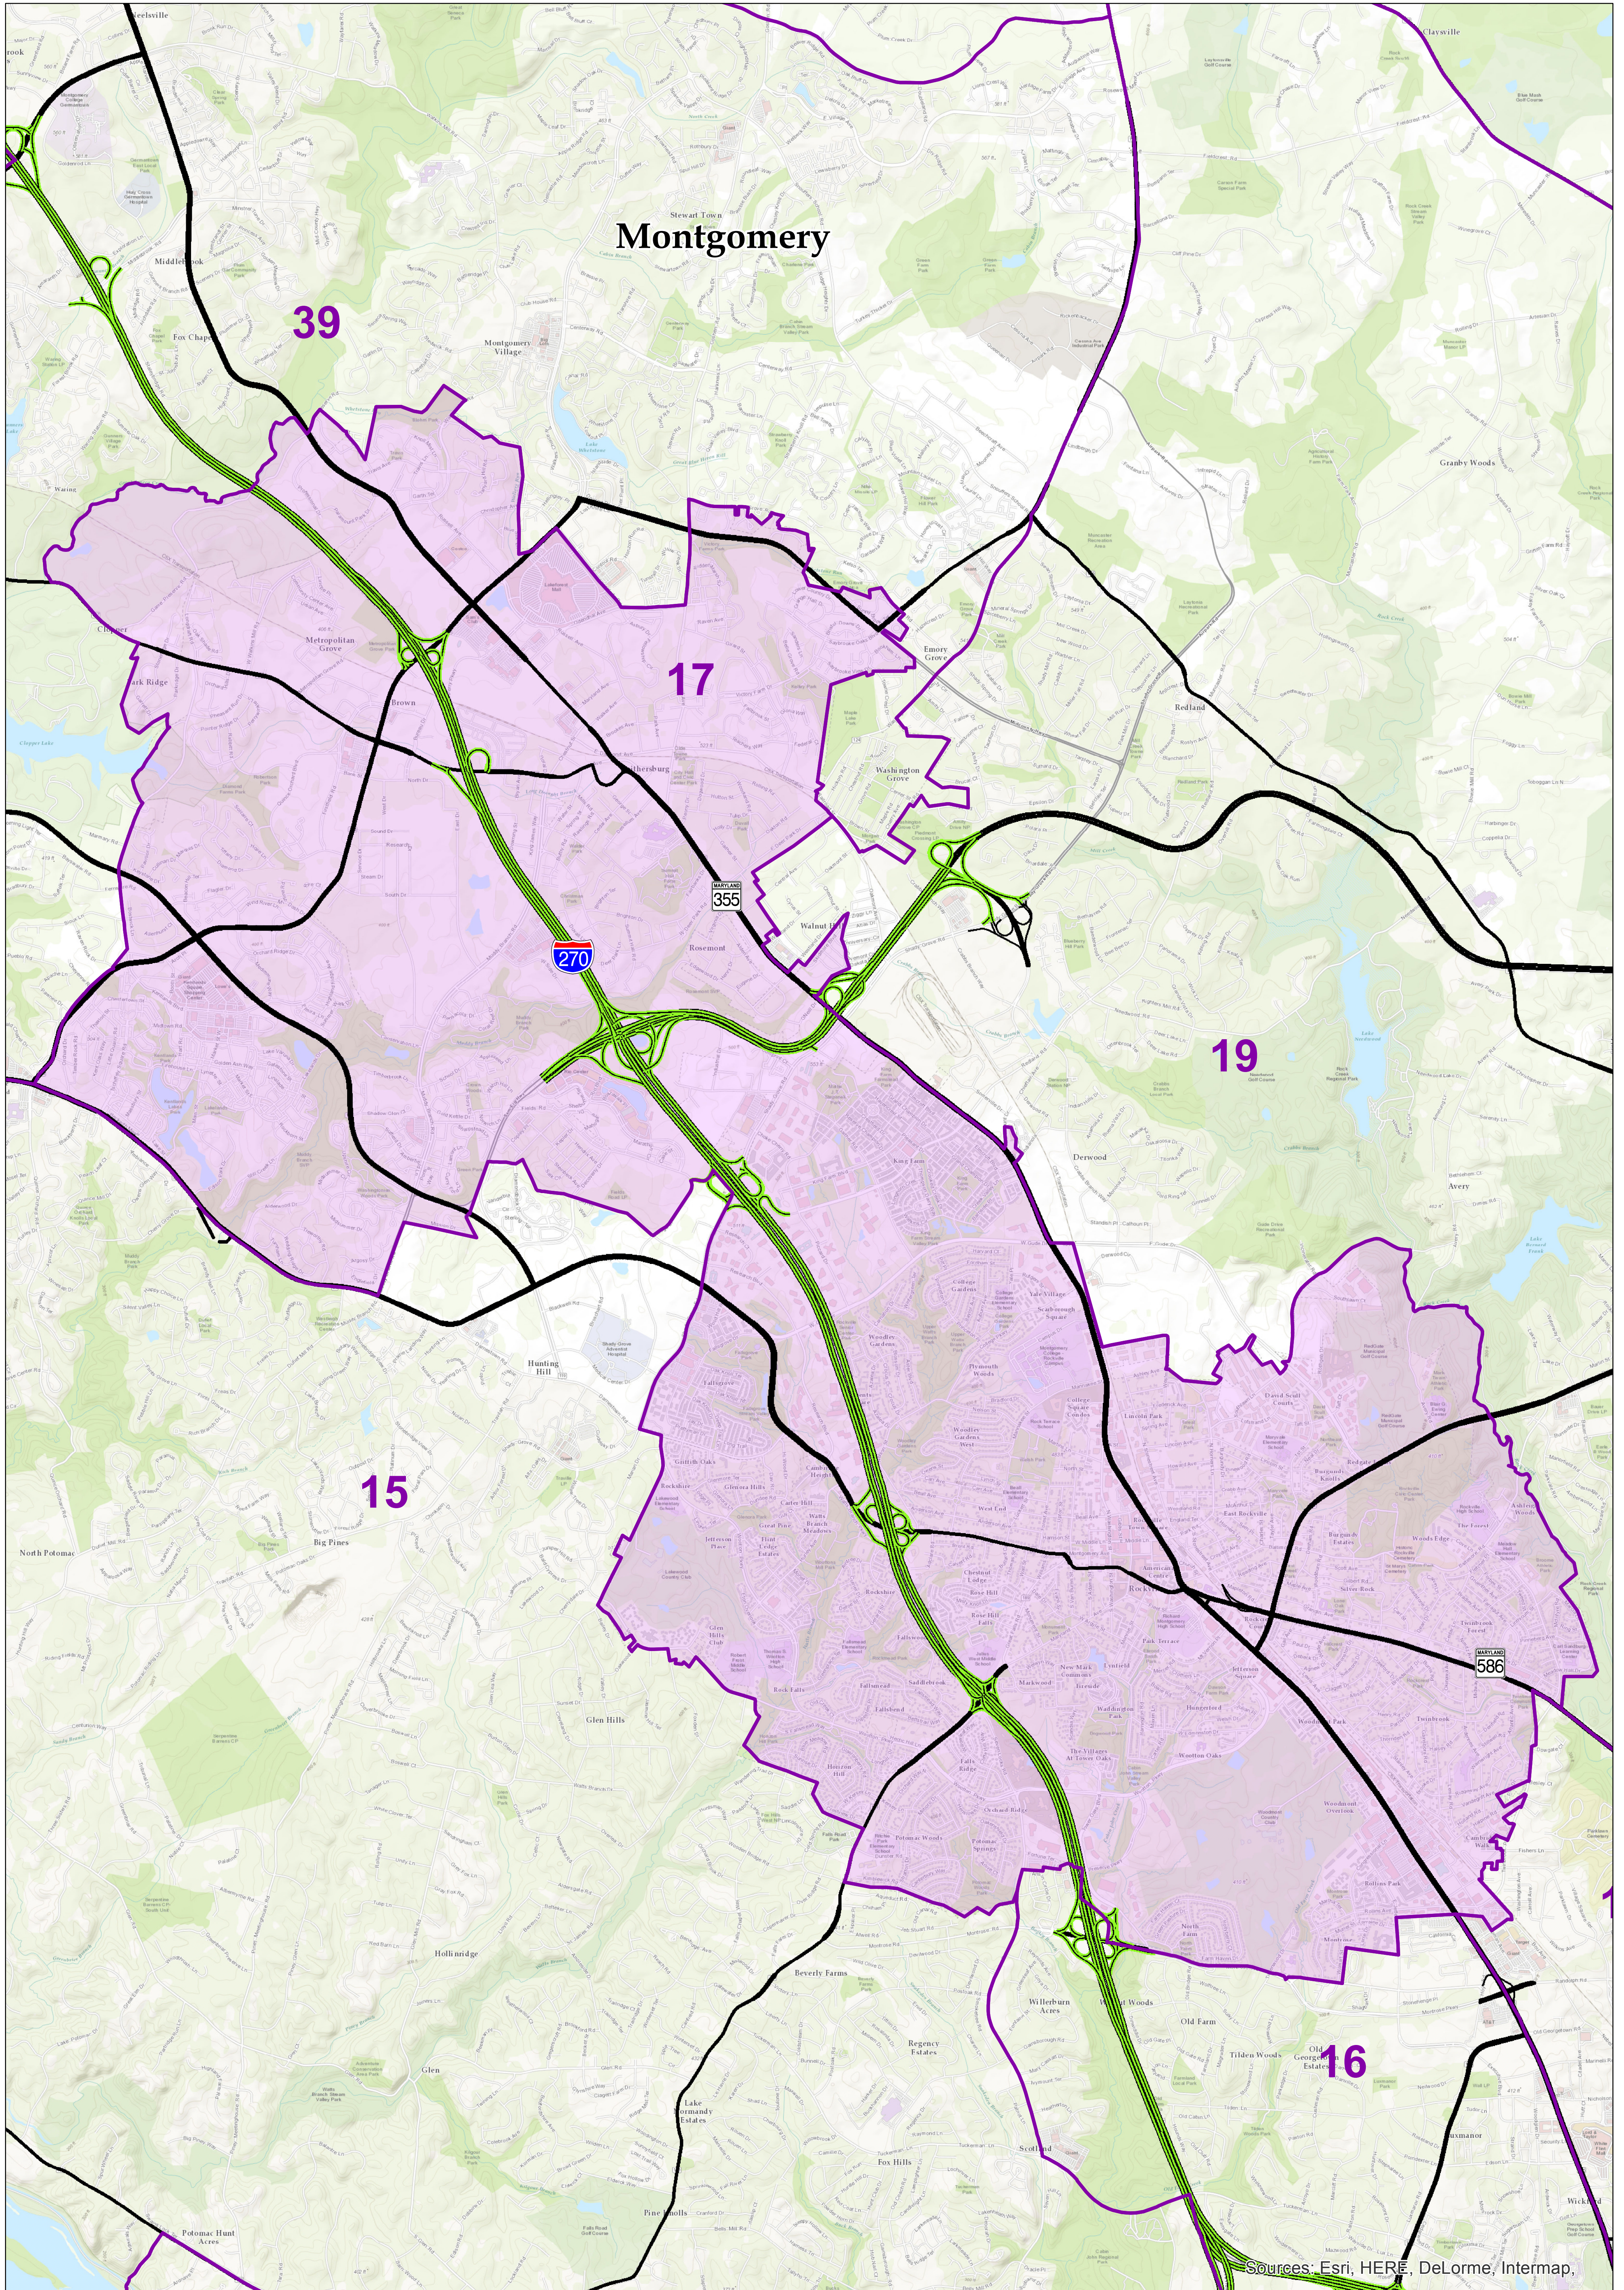

Maryland 2012 Legislative District 17

SJR1/HJR1, February 24, 2012

Prepared by Maryland Department of Planning
State Data Center, Redistricting, April 2017

Note: Legislative District Boundary line is based on
Census TIGER/Line.

Sources: Esri, HERE, DeLorme, Intermap,