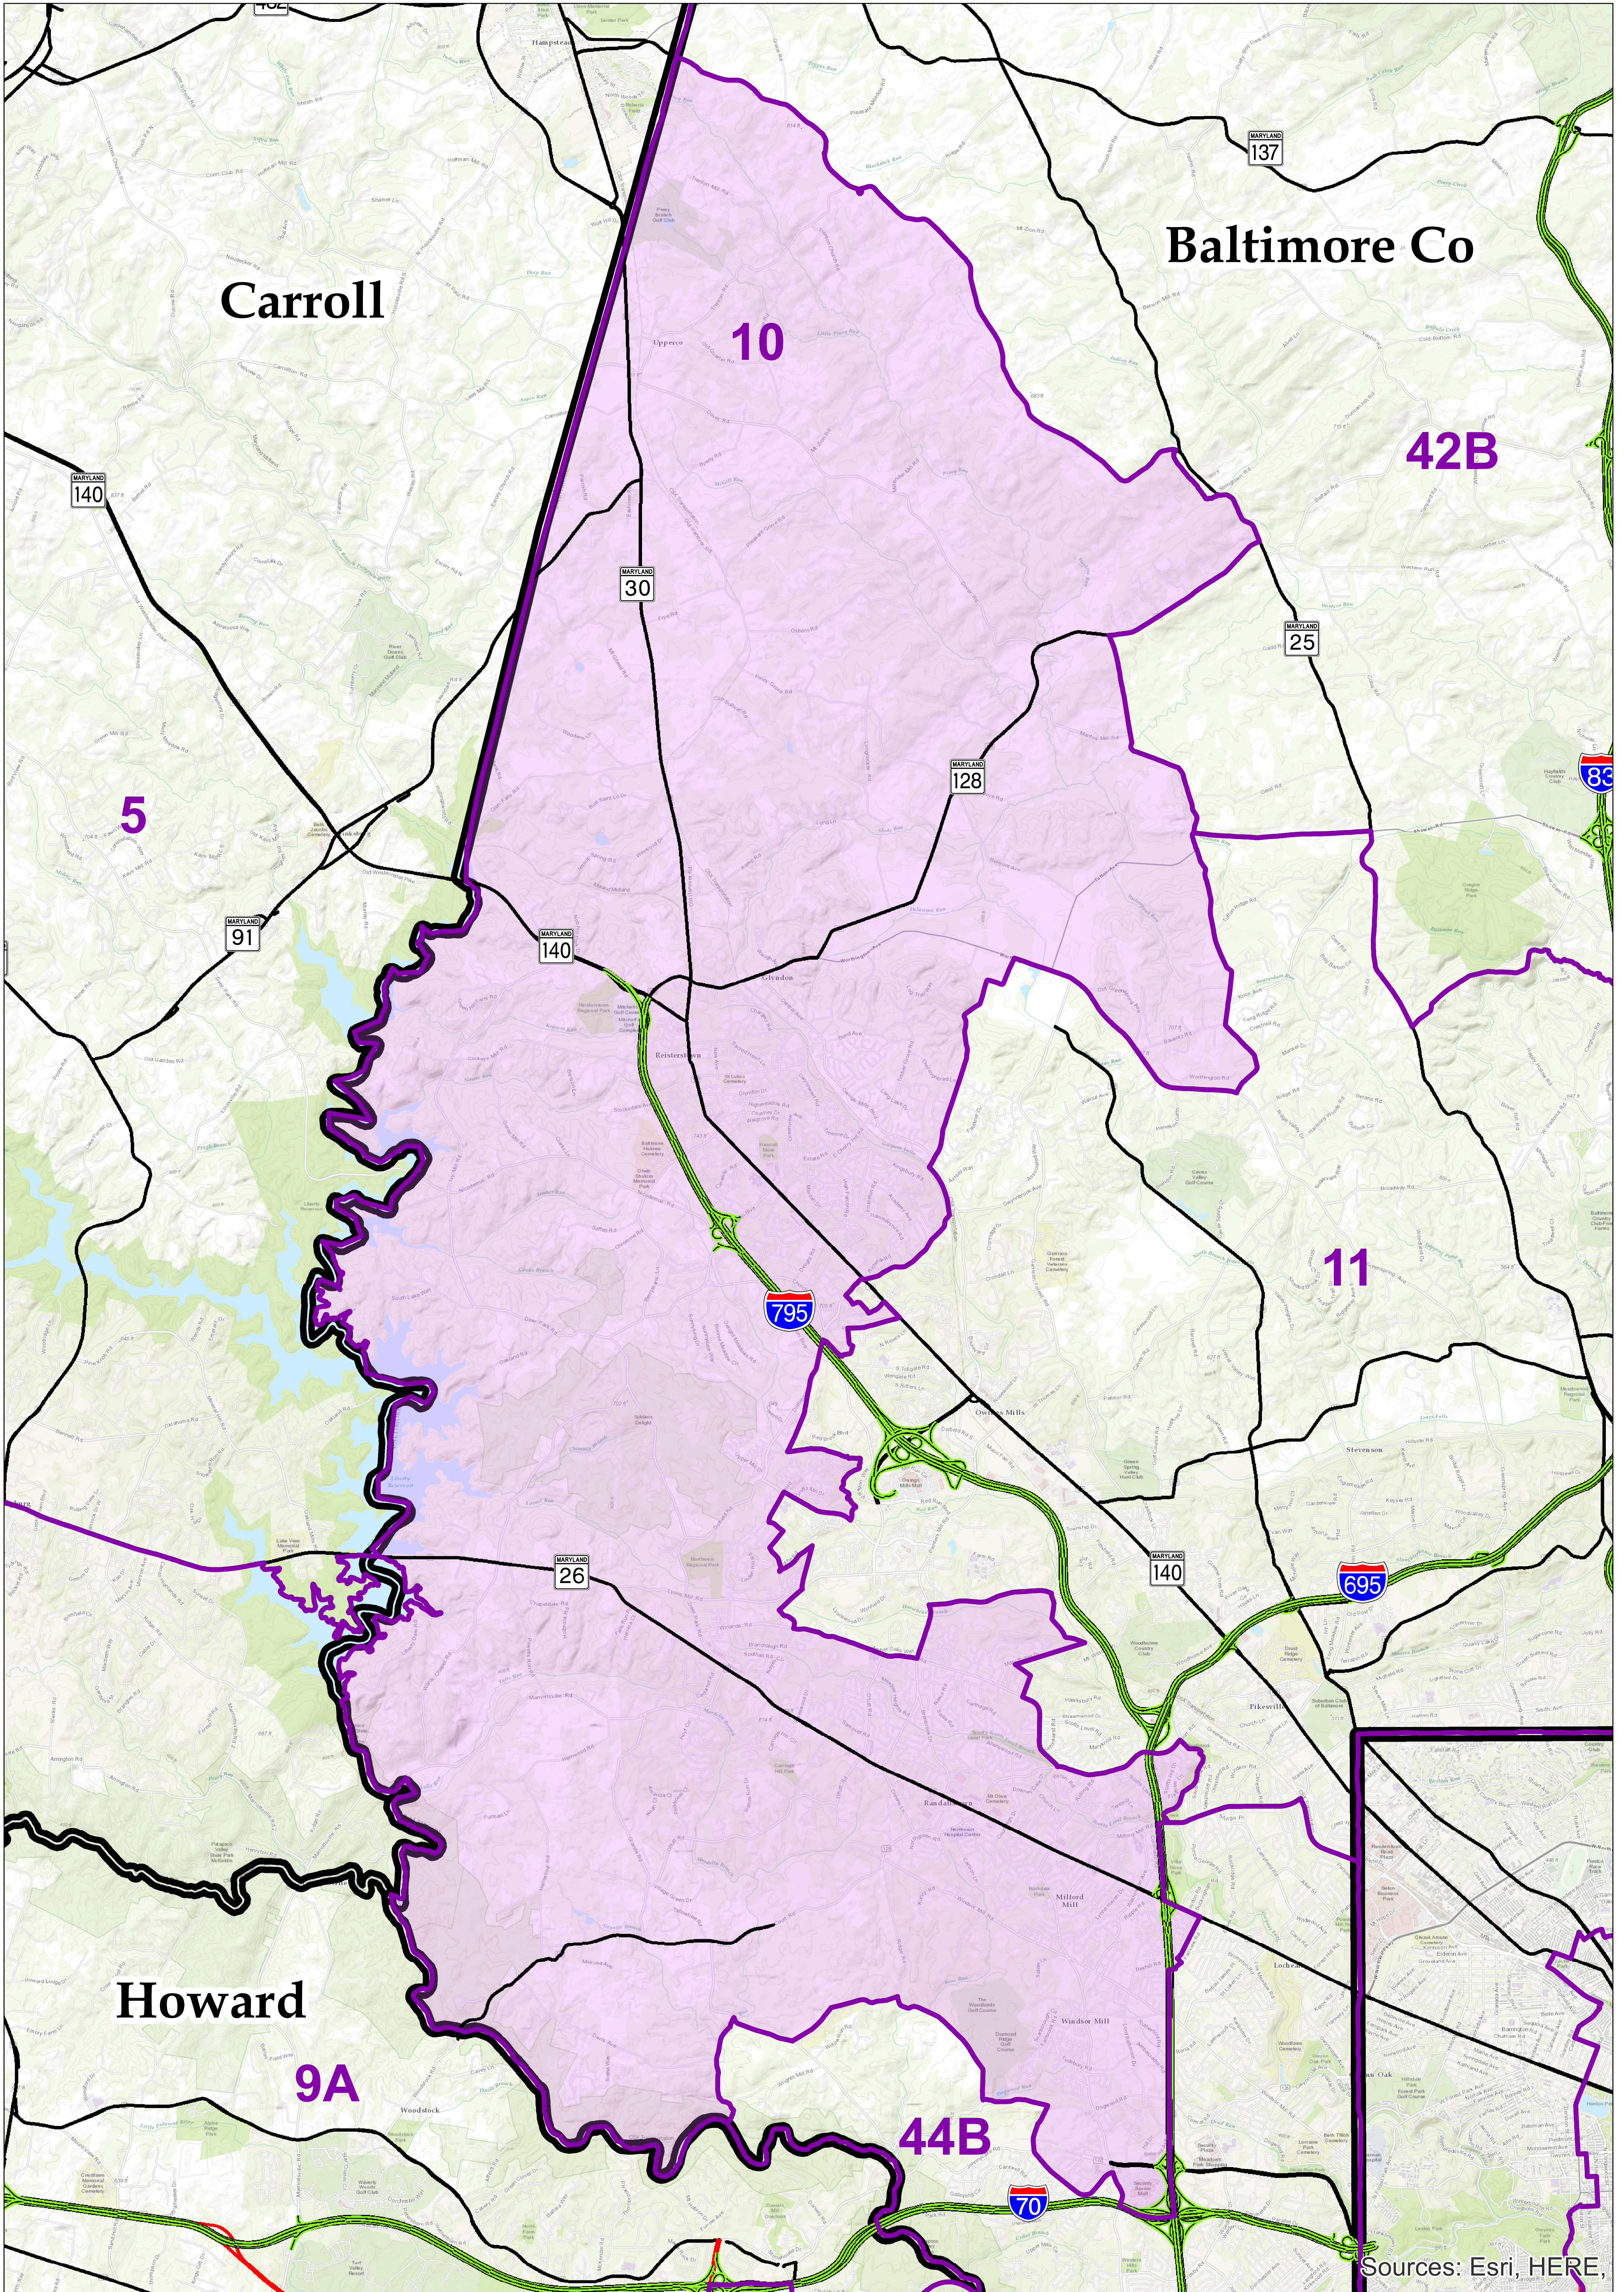

# Maryland 2012 Legislative District 10

SJR1/HJR1, February 24, 2012

Prepared by Maryland Department of Planning  
State Data Center, Redistricting, Mar 2017

Note: Legislative District Boundary line is based on  
Census TIGER/Line.

Sources: Esri, HERE,